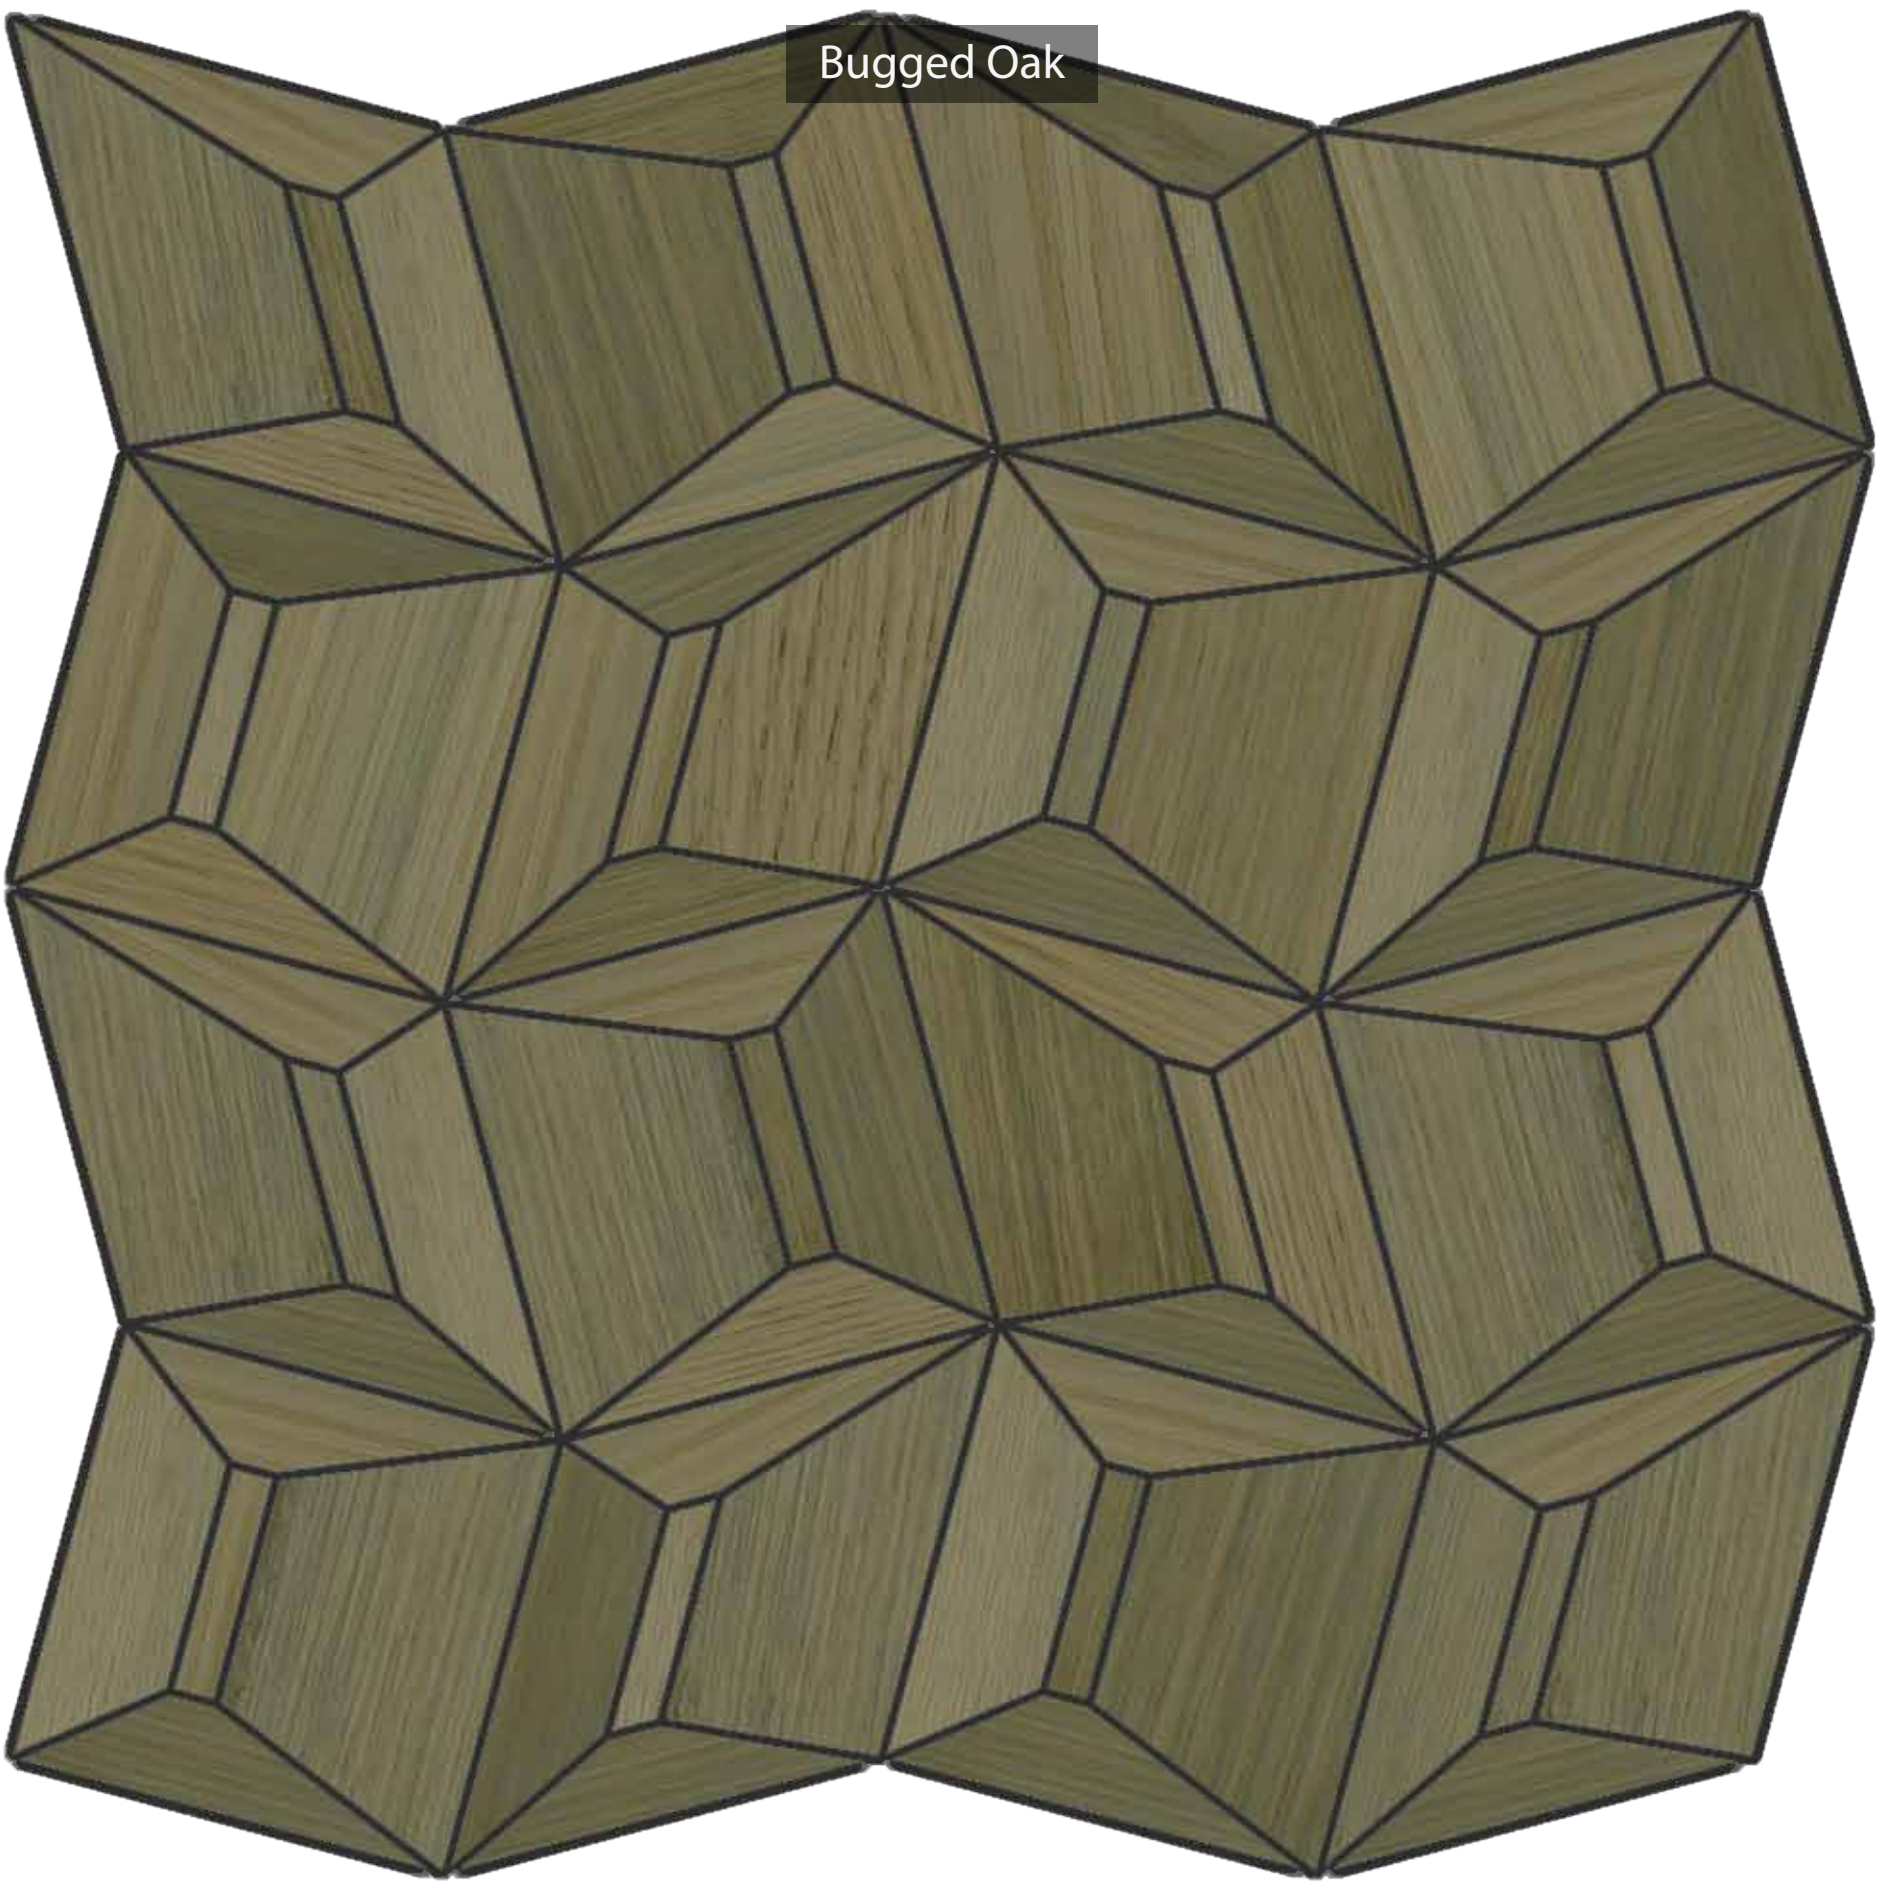

TURAKHIA
DECOR

Gemss[®]
2D
enriched wood surfaces

Pyrite Exotics Series

Aframosia

PYRITE EXOTICS

SCAN FOR MORE DETAILS

LIGHT WEIGHT TILES	:	400 GMS TO 600 GMS
GRAINS	:	MULTI DIRECTION
PERFECT DIMENSION	:	305 MM X 325 MM
BACKING	:	FLEXIBLE FABRIC
TILE SIZE	:	VARIABLE TILE SIZE
TILE THICKNESS	:	5 MM
TILE PER SHEET	:	80 TILES
SHEETS IN BOX	:	10 SHEETS
BOX WEIGHT	:	13 KG TO 15 KG

Yewwood

White Oak

Wenghe

Walnut

Bugged Oak

Scan me

TURAKHIA DECOR LLP

 /turakhiadecor