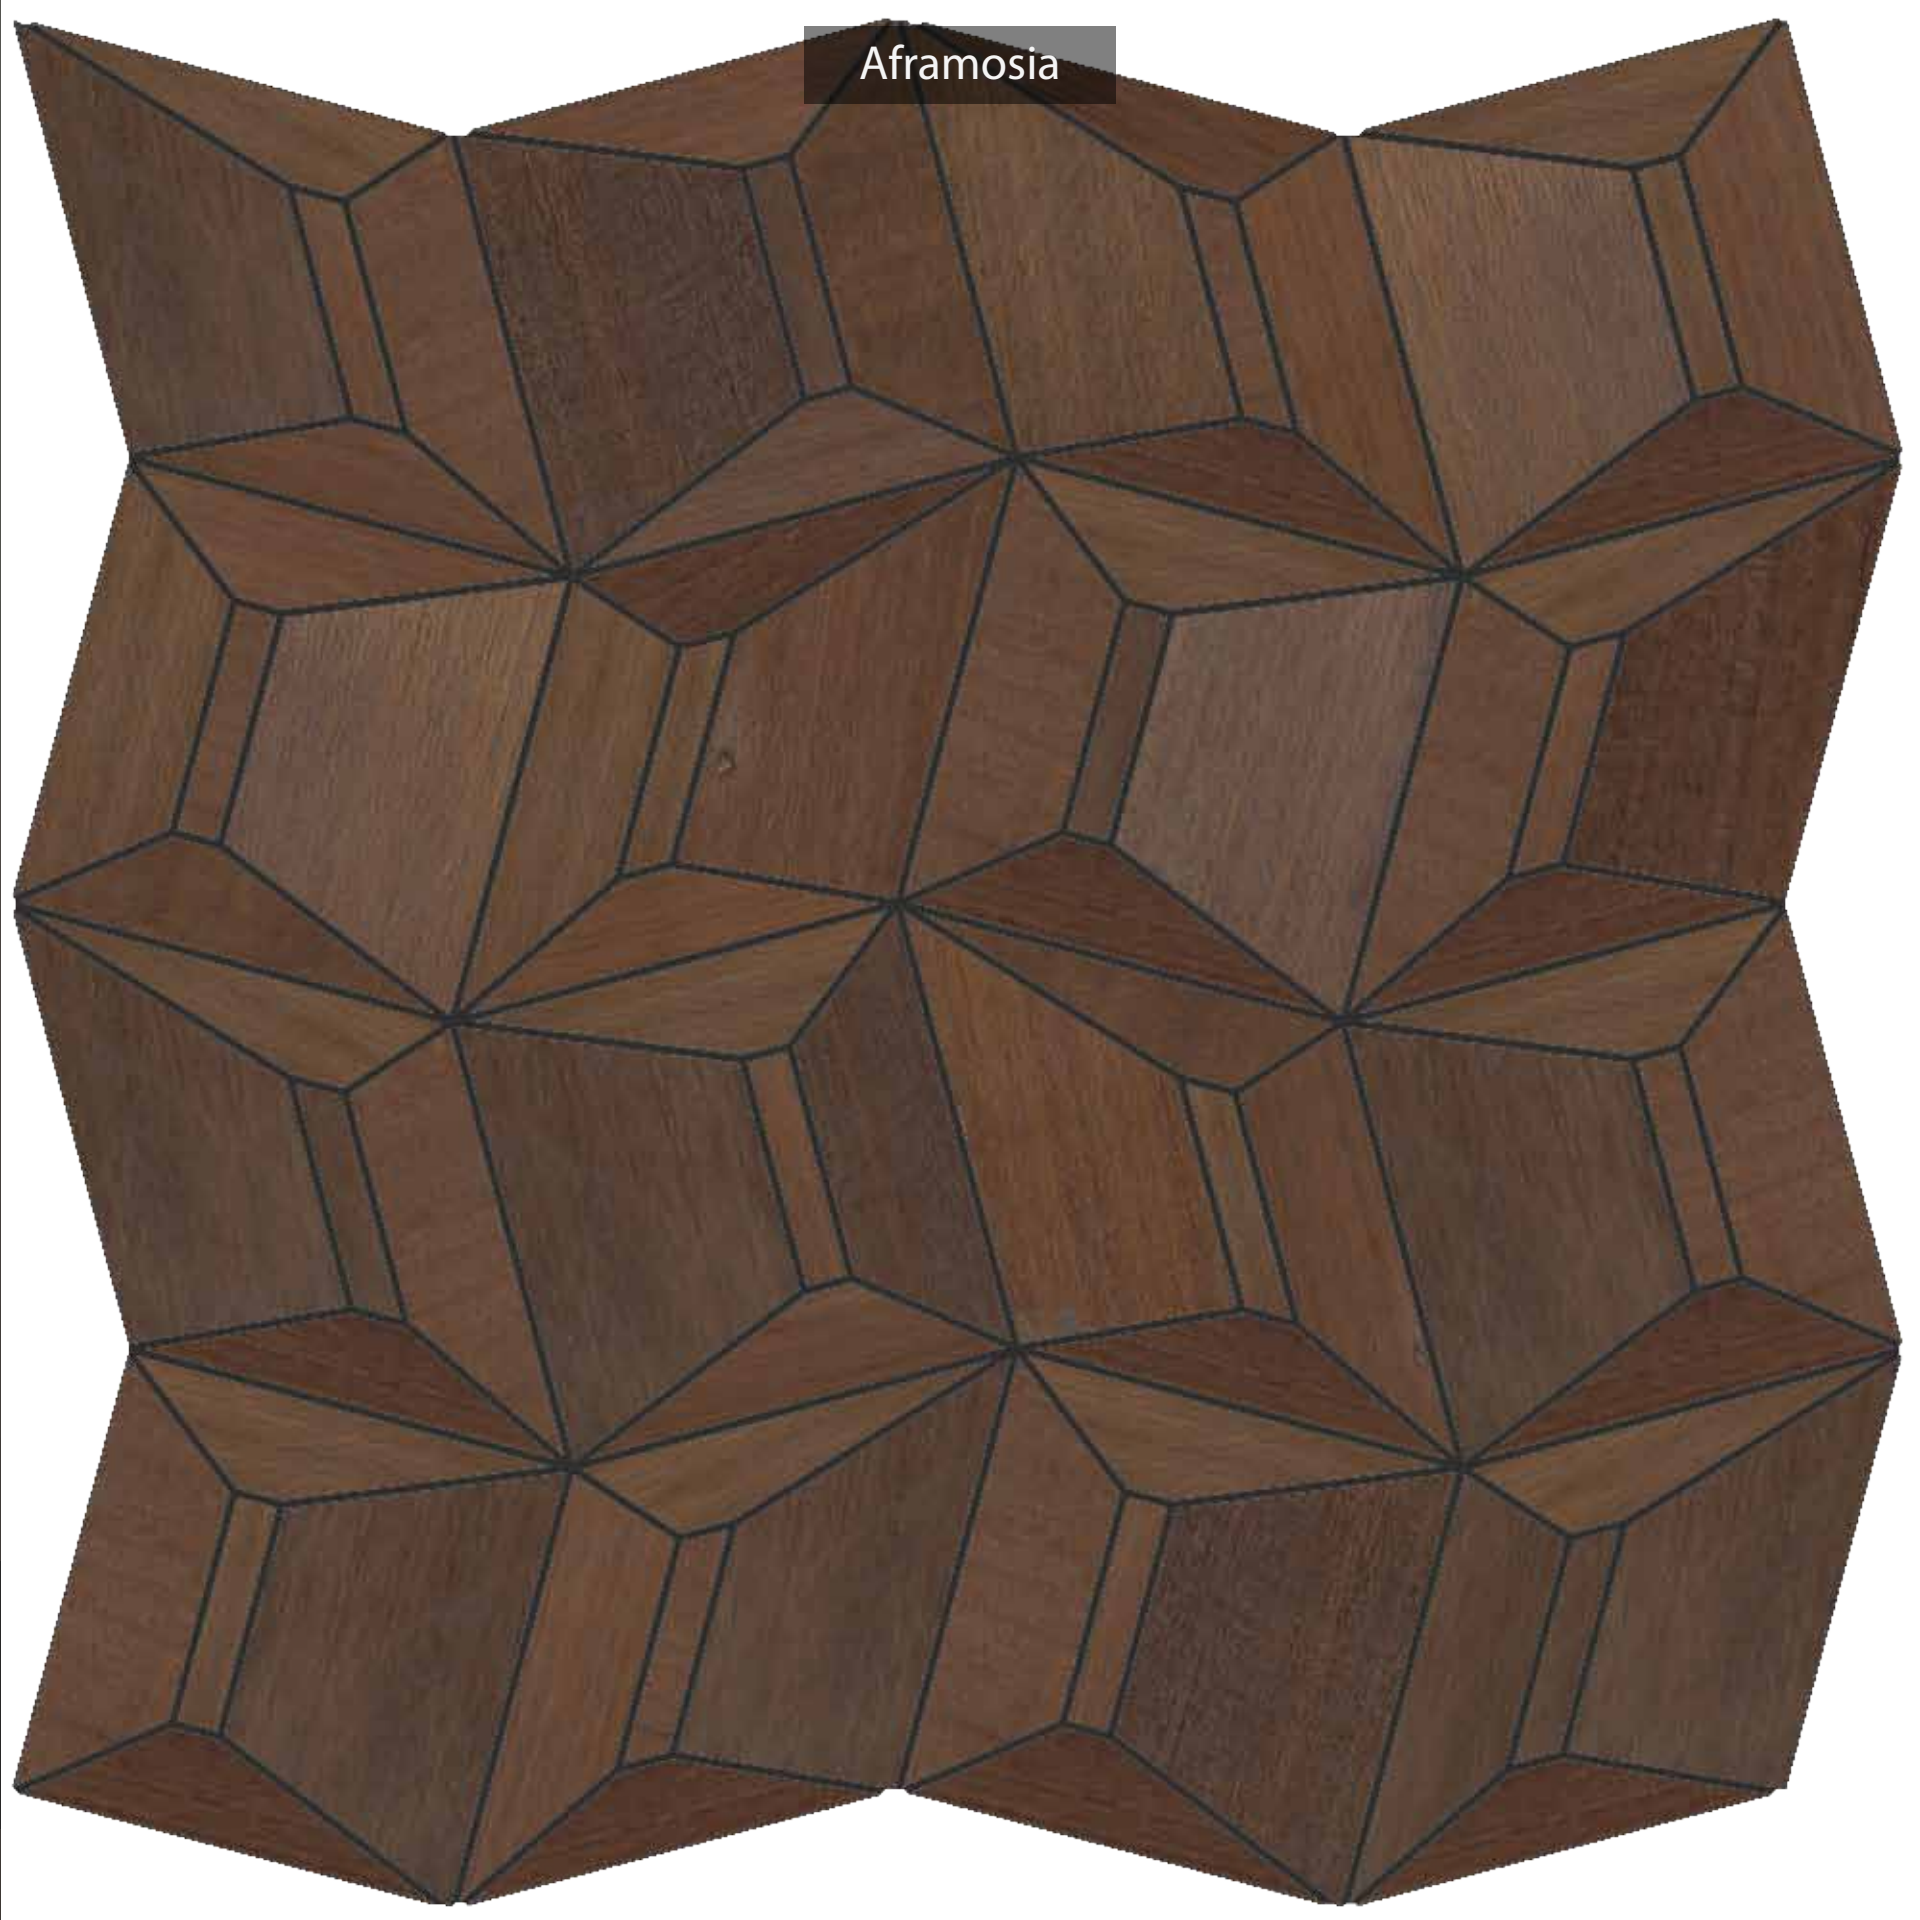

TURAKHIA
DECOR

Gemss[®]
2D
enriched wood surfaces

Pyrite Exotics Series

Aframosia

PYRITE EXOTICS

SCAN FOR MORE DETAILS

LIGHT WEIGHT TILES	:	400 GMS TO 600 GMS
GRAINS	:	MULTI DIRECTION
PERFECT DIMENSION	:	305 MM X 325 MM
BACKING	:	FLEXIBLE FABRIC
TILE SIZE	:	VARIABLE TILE SIZE
TILE THICKNESS	:	5 MM
TILE PER SHEET	:	80 TILES
SHEETS IN BOX	:	10 SHEETS
BOX WEIGHT	:	13 KG TO 15 KG