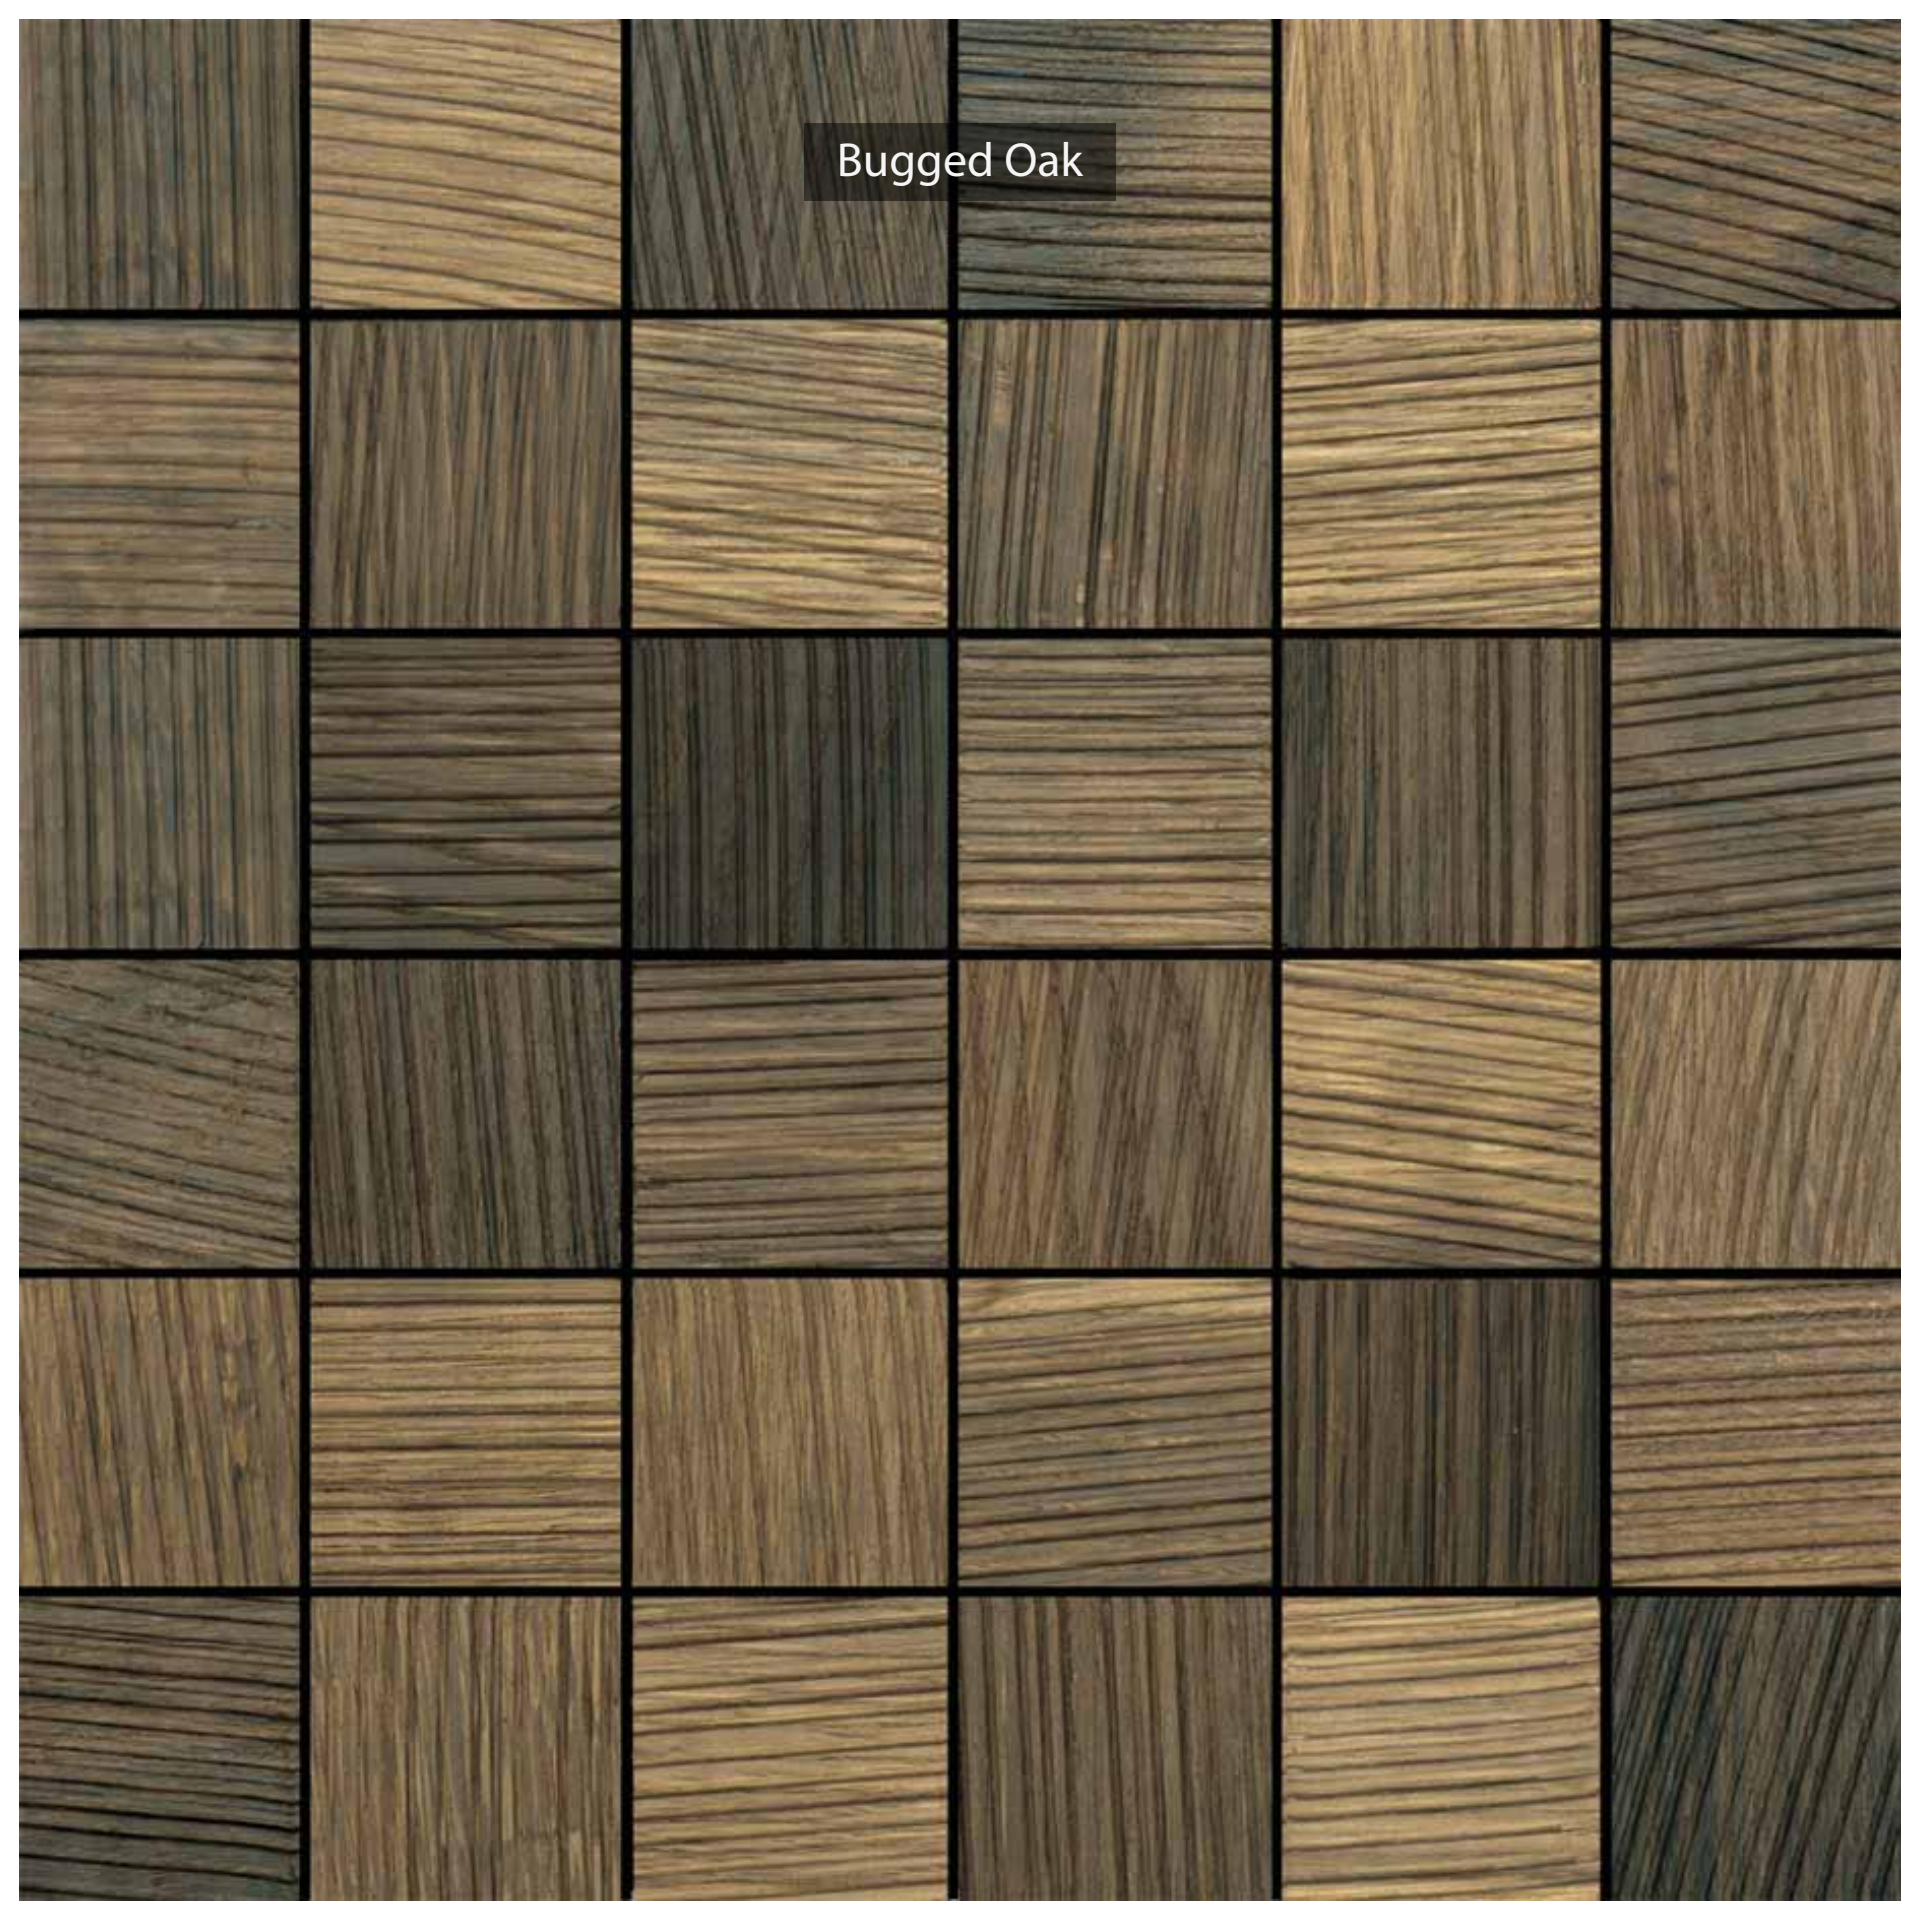

TURAKHIA
DECOR

Gemss[®]
2D
enriched wood surfaces

Sapphire Exotics Series

Aframosia

SAPPHIRE EXOTICS

SCAN FOR MORE DETAILS

LIGHT WEIGHT TILES	: 180 GMS TO 450 GMS
GRAINS	: HORIZONTAL & VERTICAL
PERFECT DIMENSION	: 300 MM X 300 MM
BACKING	: FLEXIBLE FABRIC
TILE SIZE	: 50 MM X 50 MM
TILE THICKNESS	: 6 MM
TILE PER SHEET	: 36 TILES
SHEETS IN BOX	: 20 SHEETS
BOX WEIGHT	: 5.15 KG TO 7.75 KG