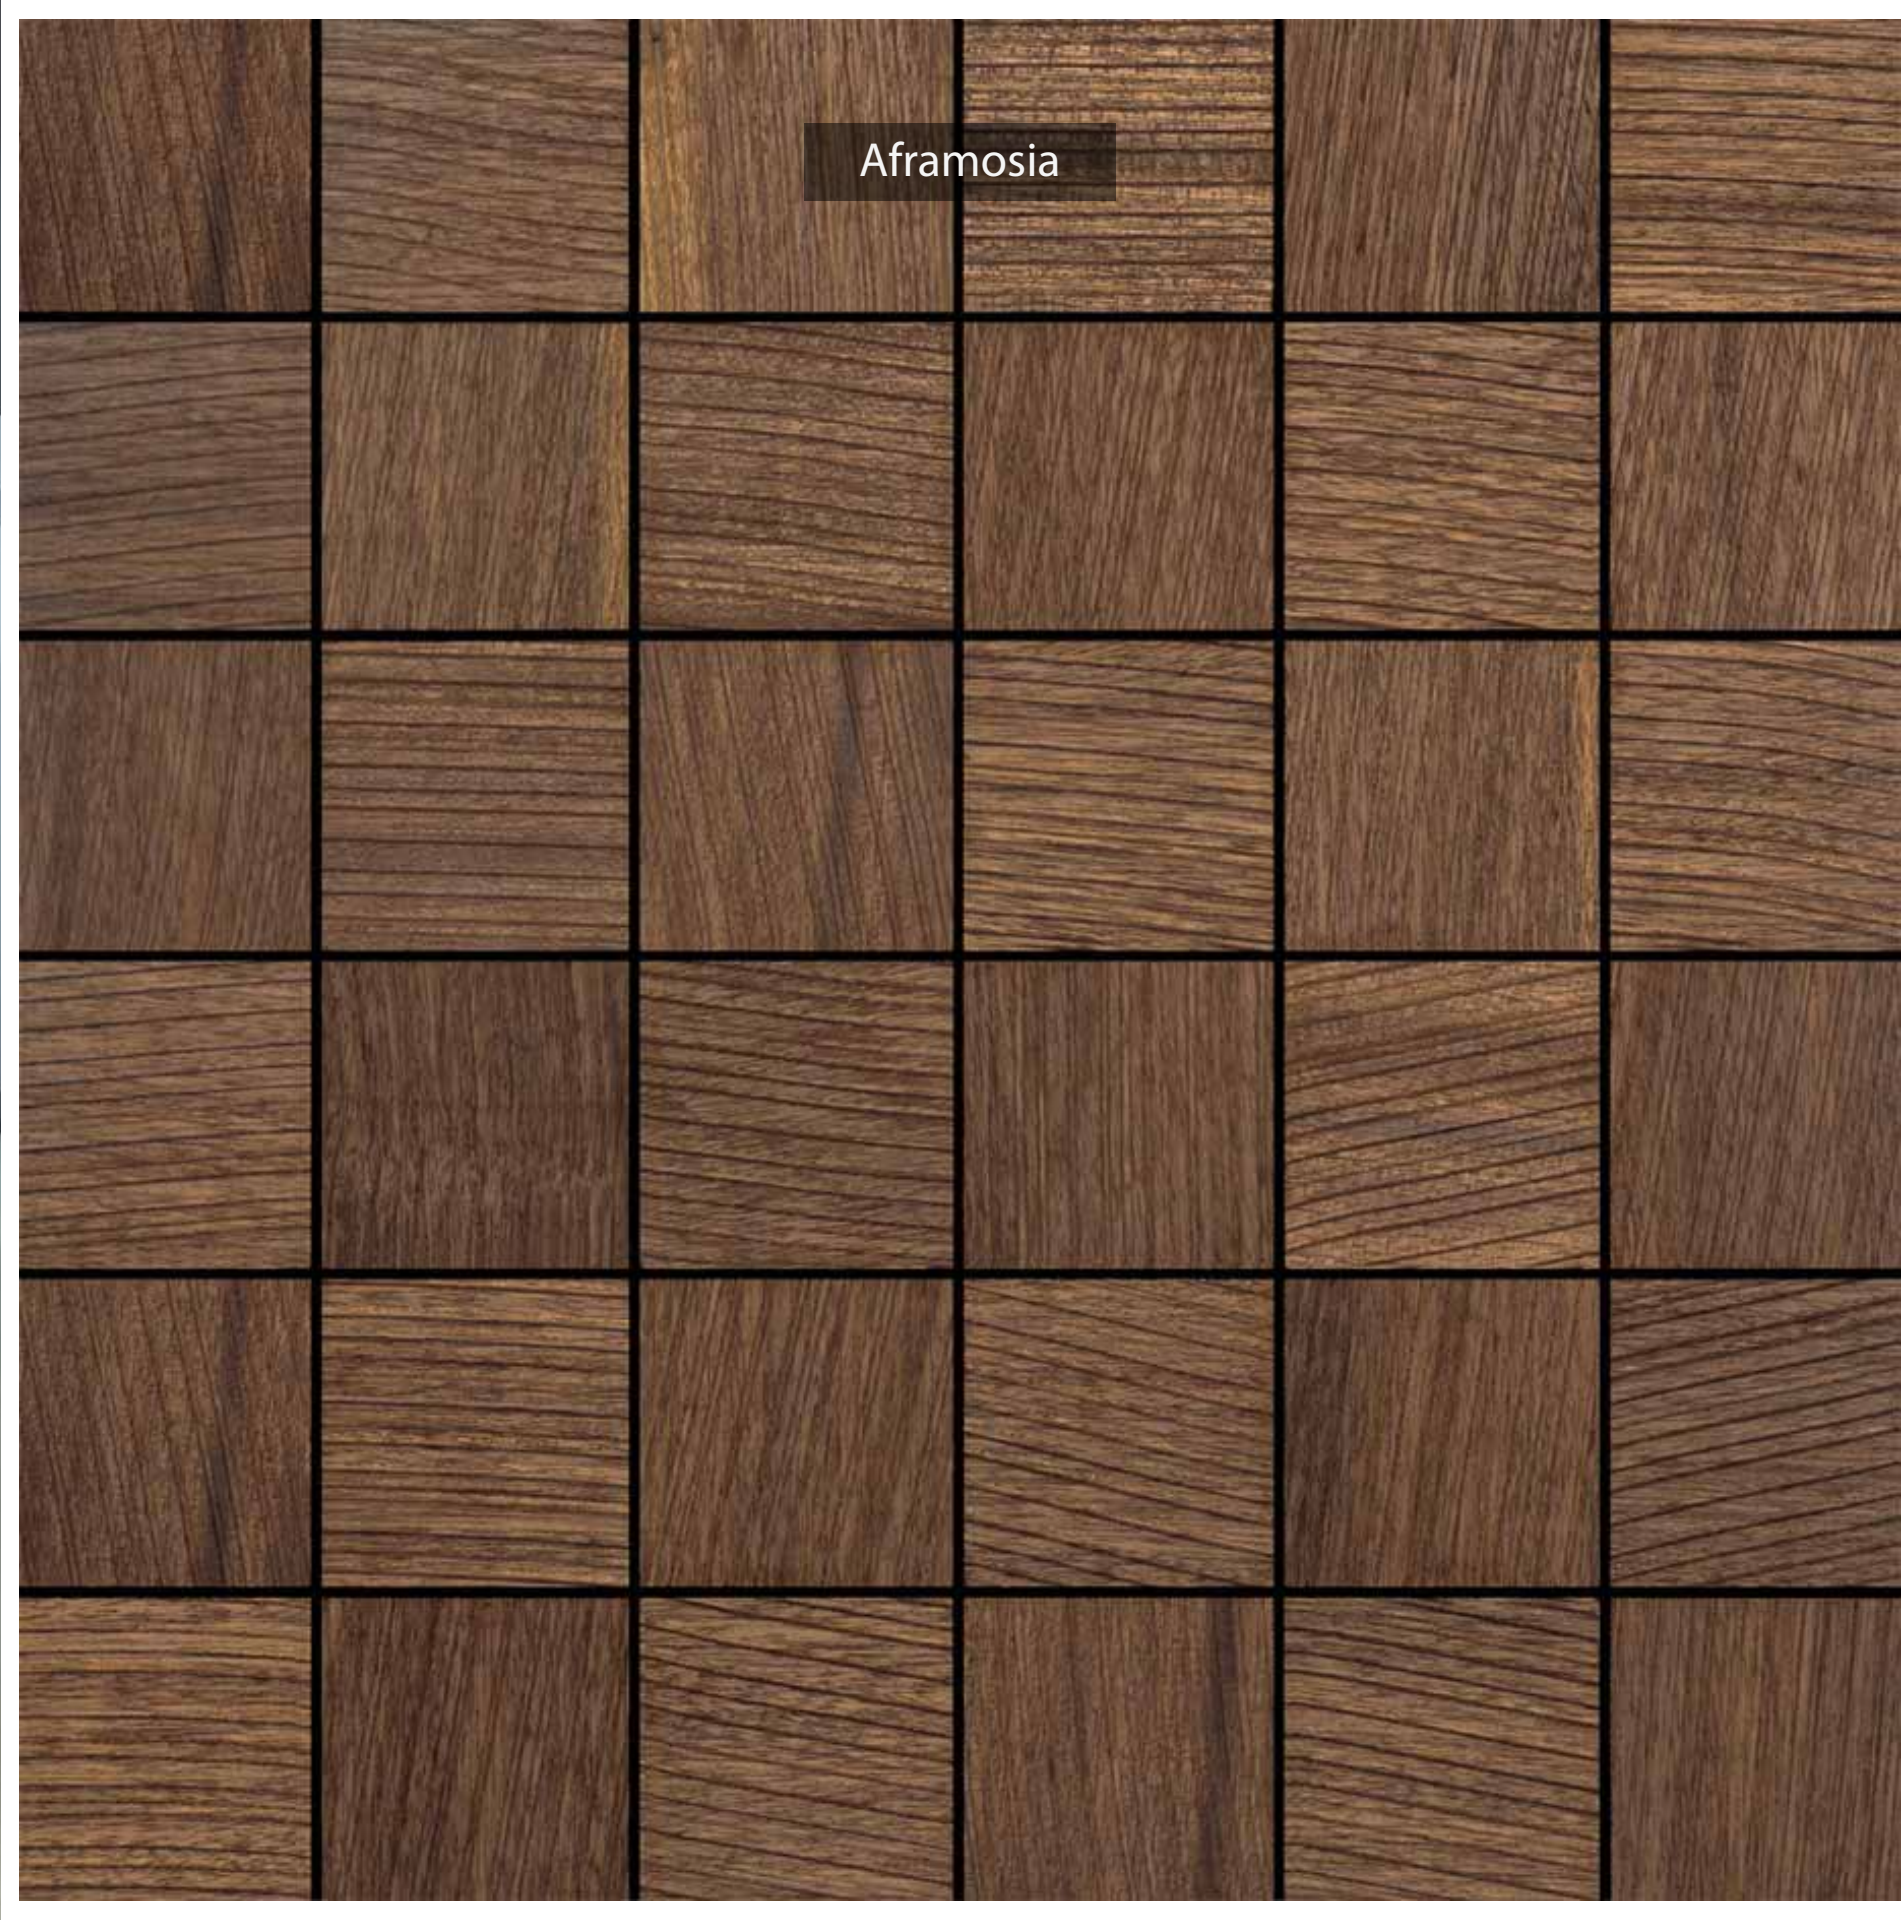

TURAKHIA
DECOR

Gemss[®]
2D
enriched wood surfaces

Sapphire Exotics Series

Aframosia

SAPPHIRE EXOTICS

SCAN FOR MORE DETAILS

LIGHT WEIGHT TILES	: 180 GMS TO 450 GMS
GRAINS	: HORIZONTAL & VERTICAL
PERFECT DIMENSION	: 300 MM X 300 MM
BACKING	: FLEXIBLE FABRIC
TILE SIZE	: 50 MM X 50 MM
TILE THICKNESS	: 6 MM
TILE PER SHEET	: 36 TILES
SHEETS IN BOX	: 20 SHEETS
BOX WEIGHT	: 5.15 KG TO 7.75 KG