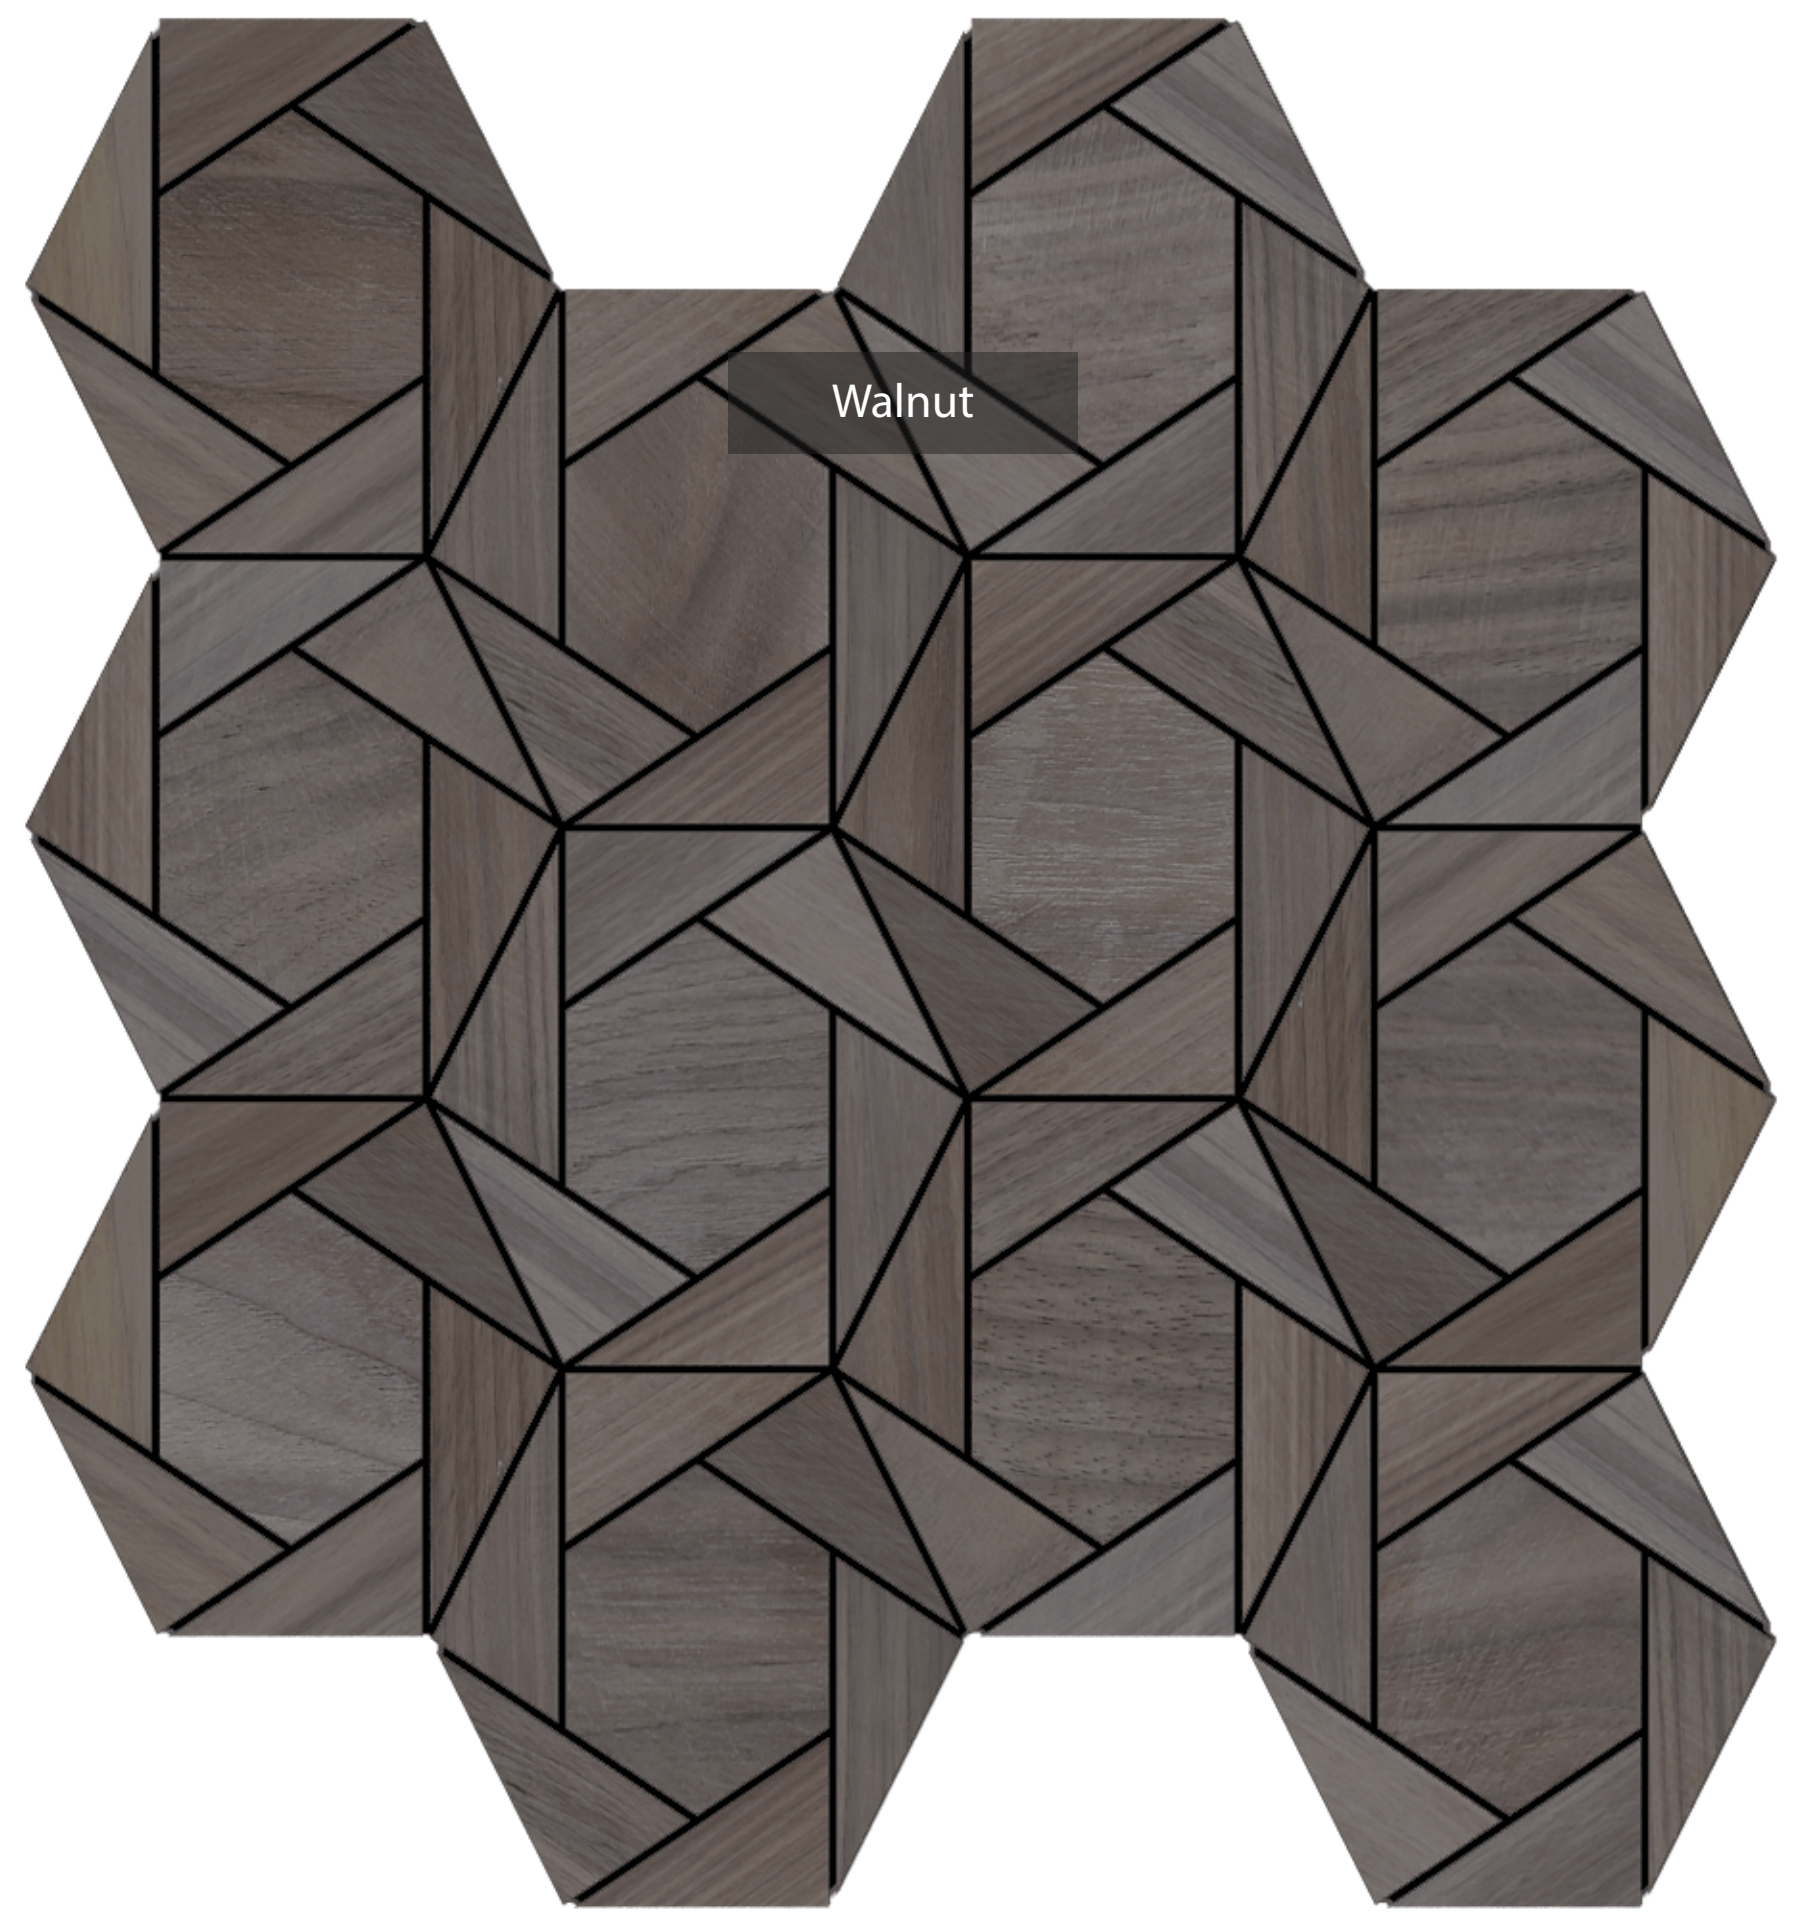

TURAKHIA  
DECOR

**Gemss**<sup>®</sup>  
**2D**  
enriched wood surfaces

Zircon Exquisite Series

ZIRCON EXQUISITE LIGHT WEIGHT TILES : 400 GMS TO 600 GMS  
GRAINS : MULTI DIRECTION  
PERFECT DIMENSION : 305 MM X 366 MM  
BACKING : FLEXIBLE FABRIC  
TILE SIZE : VARIABLE TILE SIZE 49.667, 26.626, 32.036, 23.931  
TILE THICKNESS : 5 MM  
TILE PER SHEET : 84 TILES  
SHEETS IN BOX : 10 SHEETS  
BOX WEIGHT : 13 KG TO 15 KG

SCAN FOR MORE DETAILS

Walnut

Yewwood

White Oak

Bugged Oak

Scan me