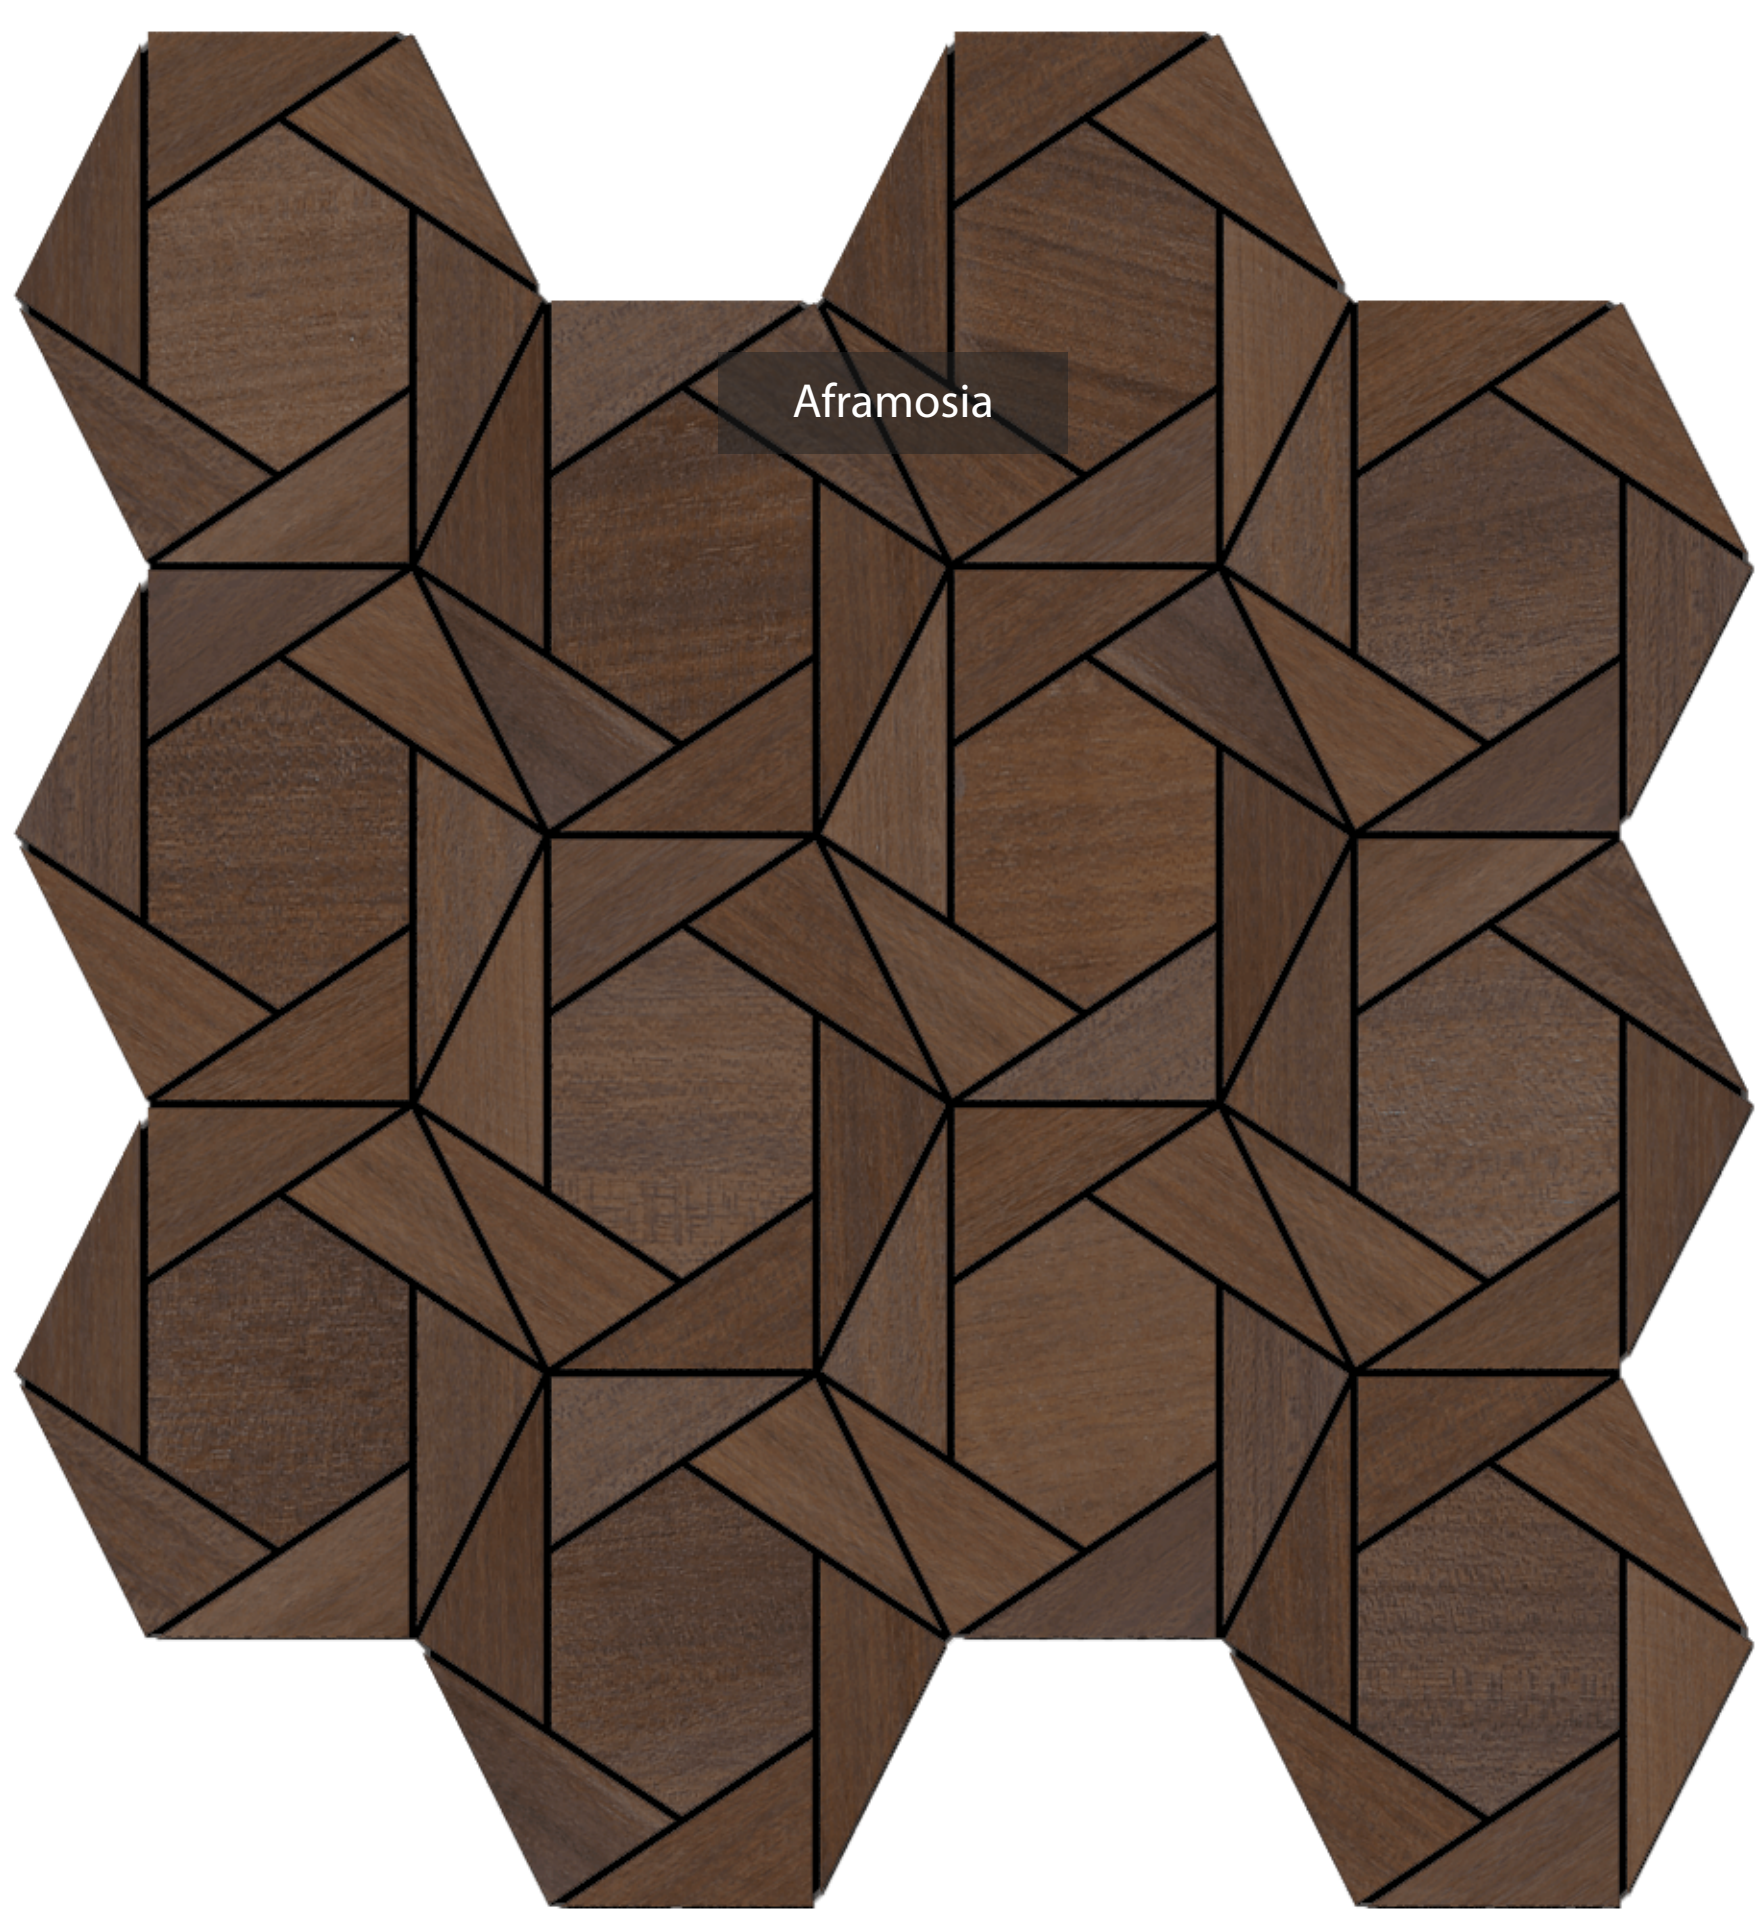

TURAKHIA  
DECOR

**Gemss**<sup>®</sup>  
**2D**  
enriched wood surfaces

Zircon Exquisite Series

ZIRCON EXQUISITE LIGHT WEIGHT TILES : 400 GMS TO 600 GMS  
GRAINS : MULTI DIRECTION  
PERFECT DIMENSION : 305 MM X 366 MM  
BACKING : FLEXIBLE FABRIC  
TILE SIZE : VARIABLE TILE SIZE 49.667, 26.626, 32.036, 23.931  
TILE THICKNESS : 5 MM  
TILE PER SHEET : 84 TILES  
SHEETS IN BOX : 10 SHEETS  
BOX WEIGHT : 13 KG TO 15 KG

SCAN FOR MORE DETAILS

Walnut

Yewwood

White Oak

Bugged Oak

Scan me