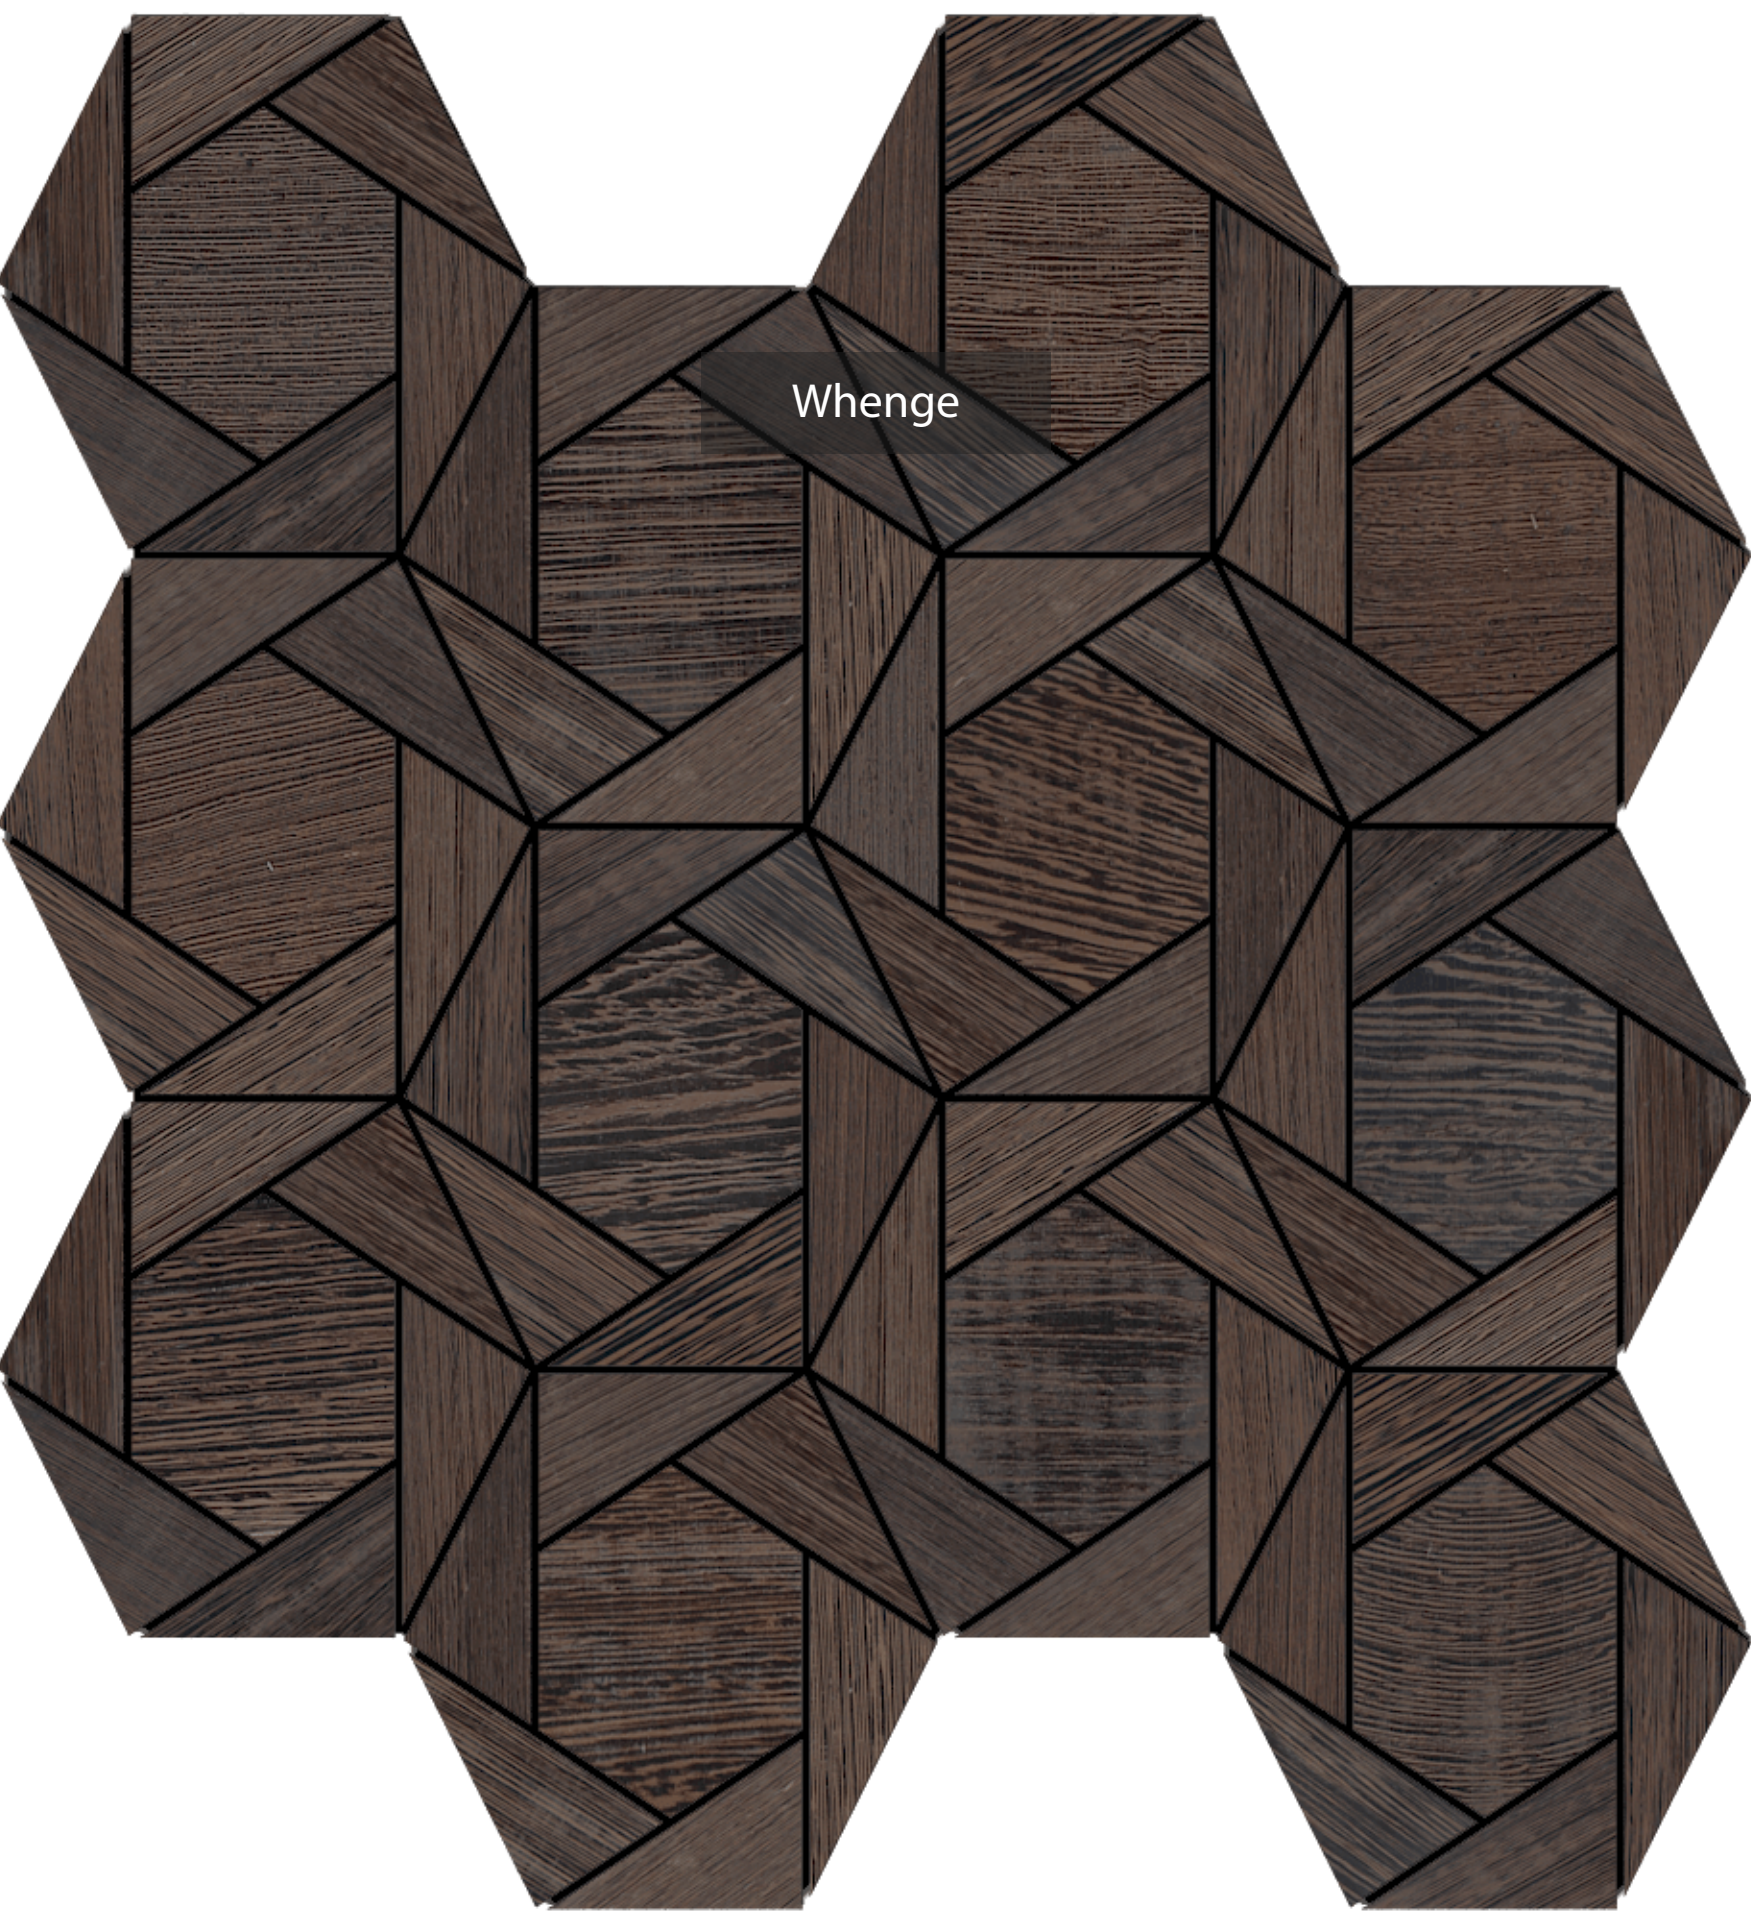

TURAKHIA  
DECOR

**Gemss**<sup>®</sup>  
**2D**  
enriched wood surfaces

Zircon Exquisite Series

ZIRCON EXQUISITE LIGHT WEIGHT TILES : 400 GMS TO 600 GMS  
GRAINS : MULTI DIRECTION  
PERFECT DIMENSION : 305 MM X 366 MM  
BACKING : FLEXIBLE FABRIC  
TILE SIZE : VARIABLE TILE SIZE 49.667, 26.626, 32.036, 23.931  
TILE THICKNESS : 5 MM  
TILE PER SHEET : 84 TILES  
SHEETS IN BOX : 10 SHEETS  
BOX WEIGHT : 13 KG TO 15 KG

SCAN FOR MORE DETAILS

Walnut

Yewwood

White Oak

Bugged Oak

Scan me