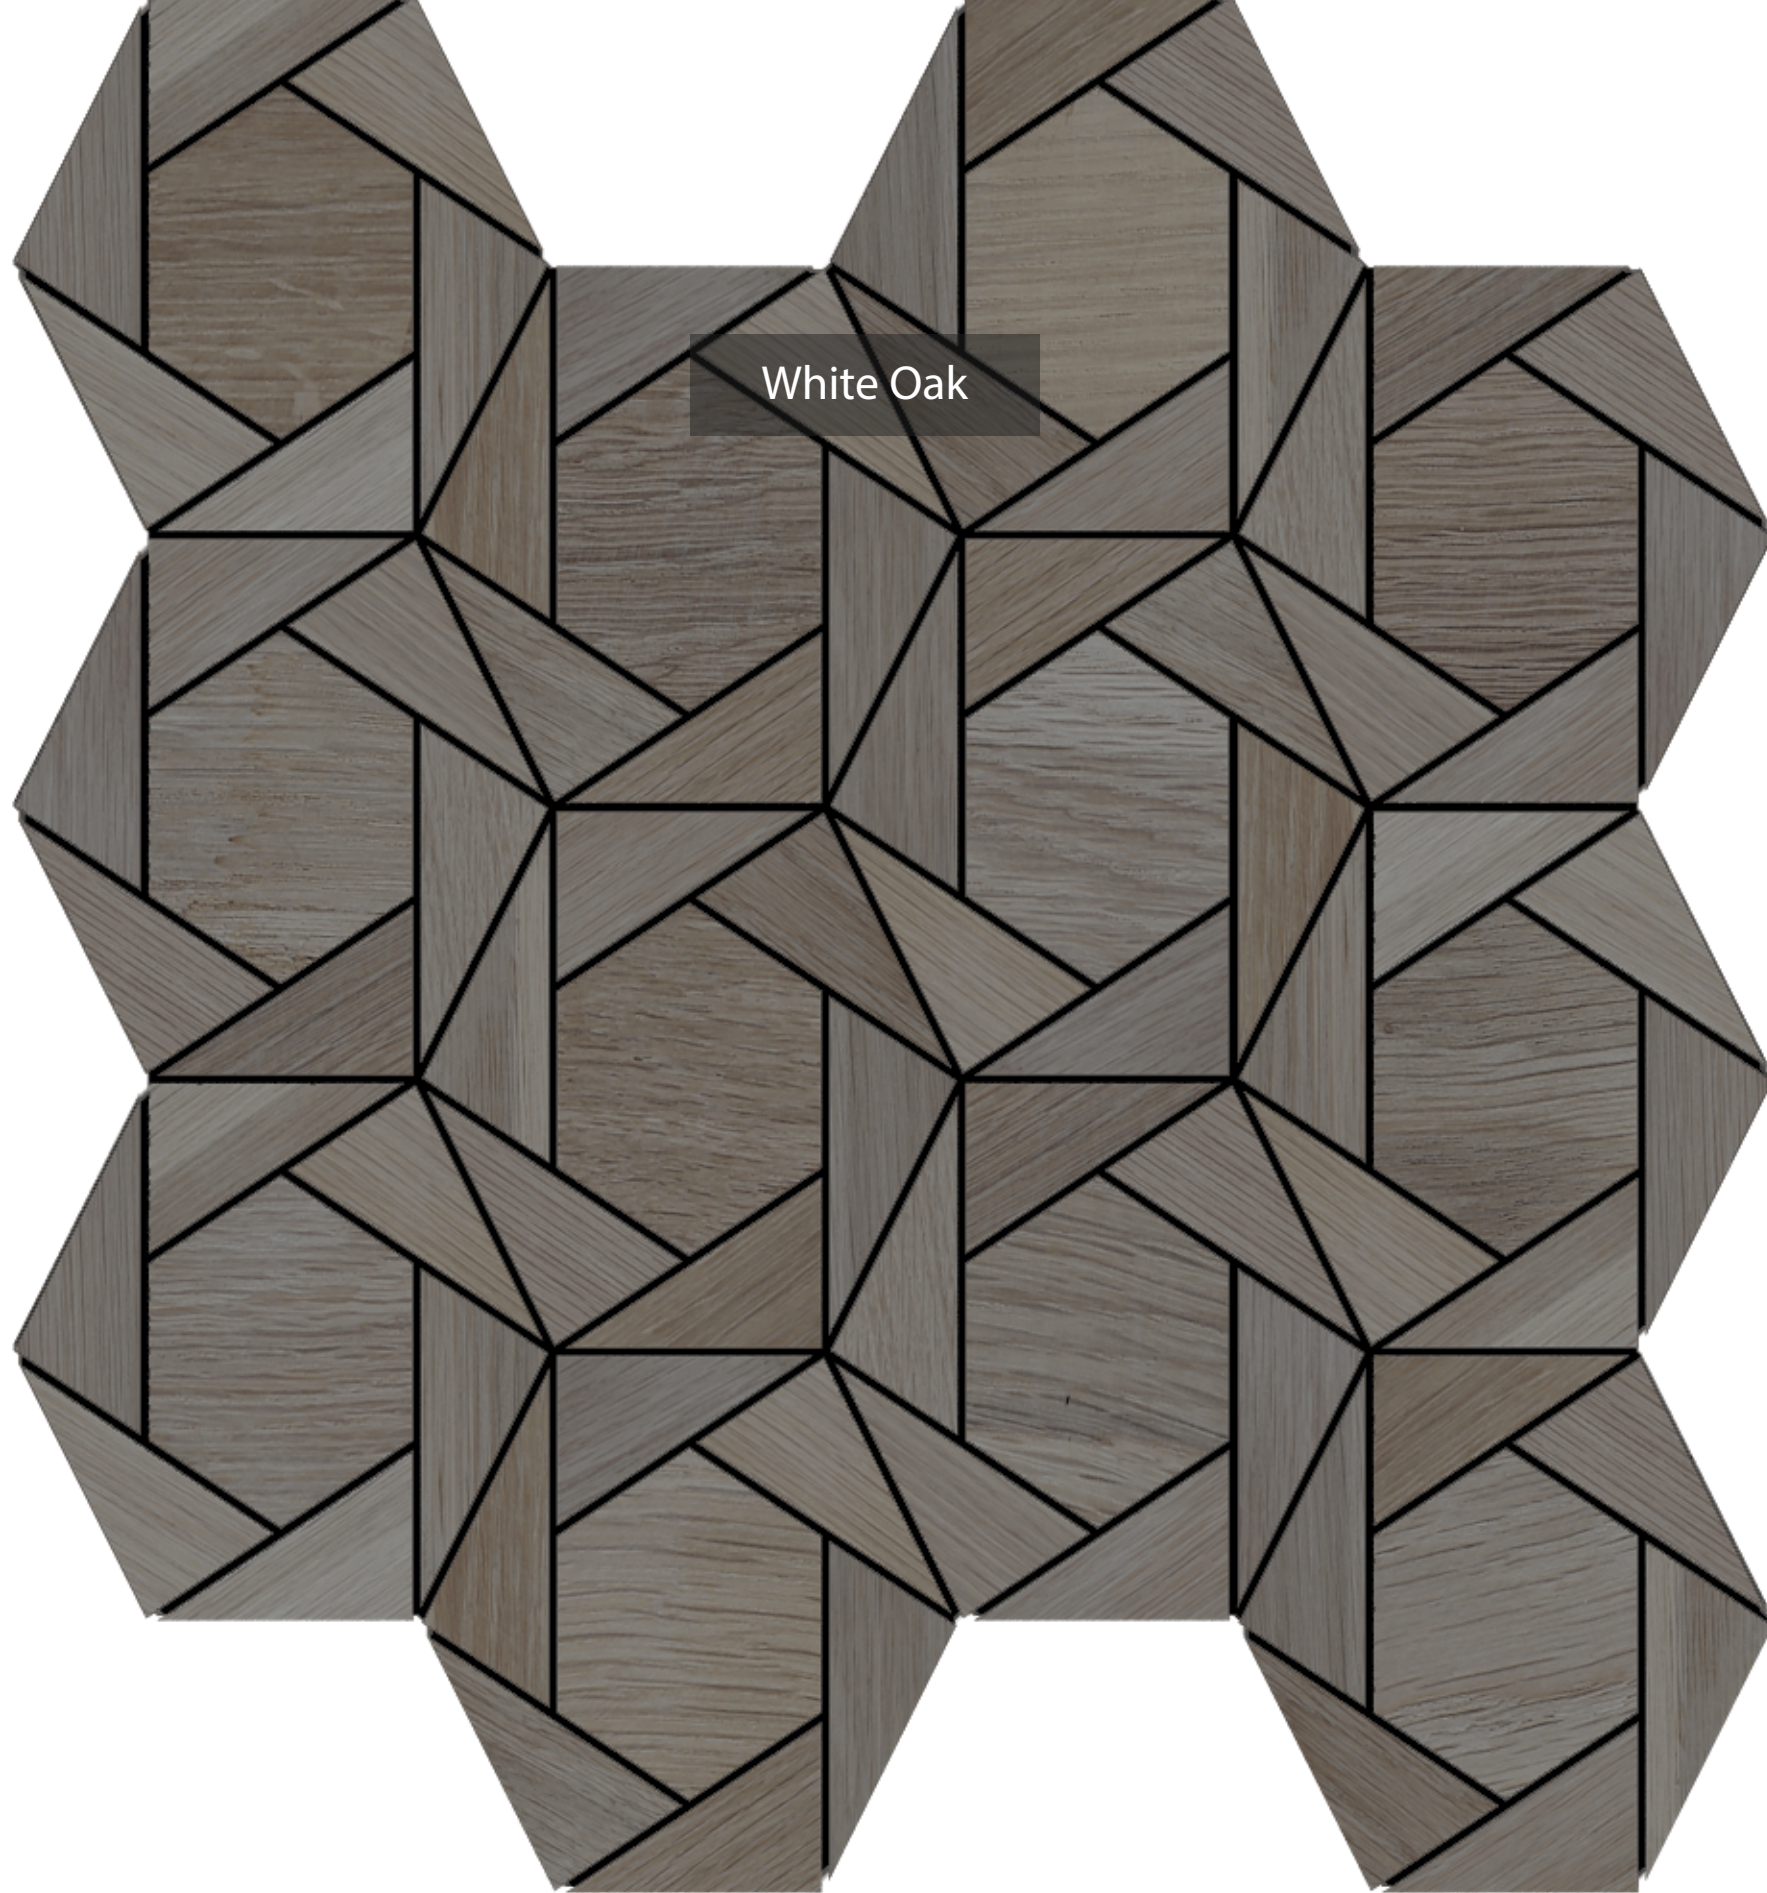

TURAKHIA  
DECOR

**Gemss**<sup>®</sup>  
**2D**  
enriched wood surfaces

Zircon Exquisite Series

ZIRCON EXQUISITE LIGHT WEIGHT TILES : 400 GMS TO 600 GMS  
GRAINS : MULTI DIRECTION  
PERFECT DIMENSION : 305 MM X 366 MM  
BACKING : FLEXIBLE FABRIC  
TILE SIZE : VARIABLE TILE SIZE 49.667, 26.626, 32.036, 23.931  
TILE THICKNESS : 5 MM  
TILE PER SHEET : 84 TILES  
SHEETS IN BOX : 10 SHEETS  
BOX WEIGHT : 13 KG TO 15 KG

SCAN FOR MORE DETAILS

Walnut

Yewwood

White Oak

Bugged Oak

Scan me