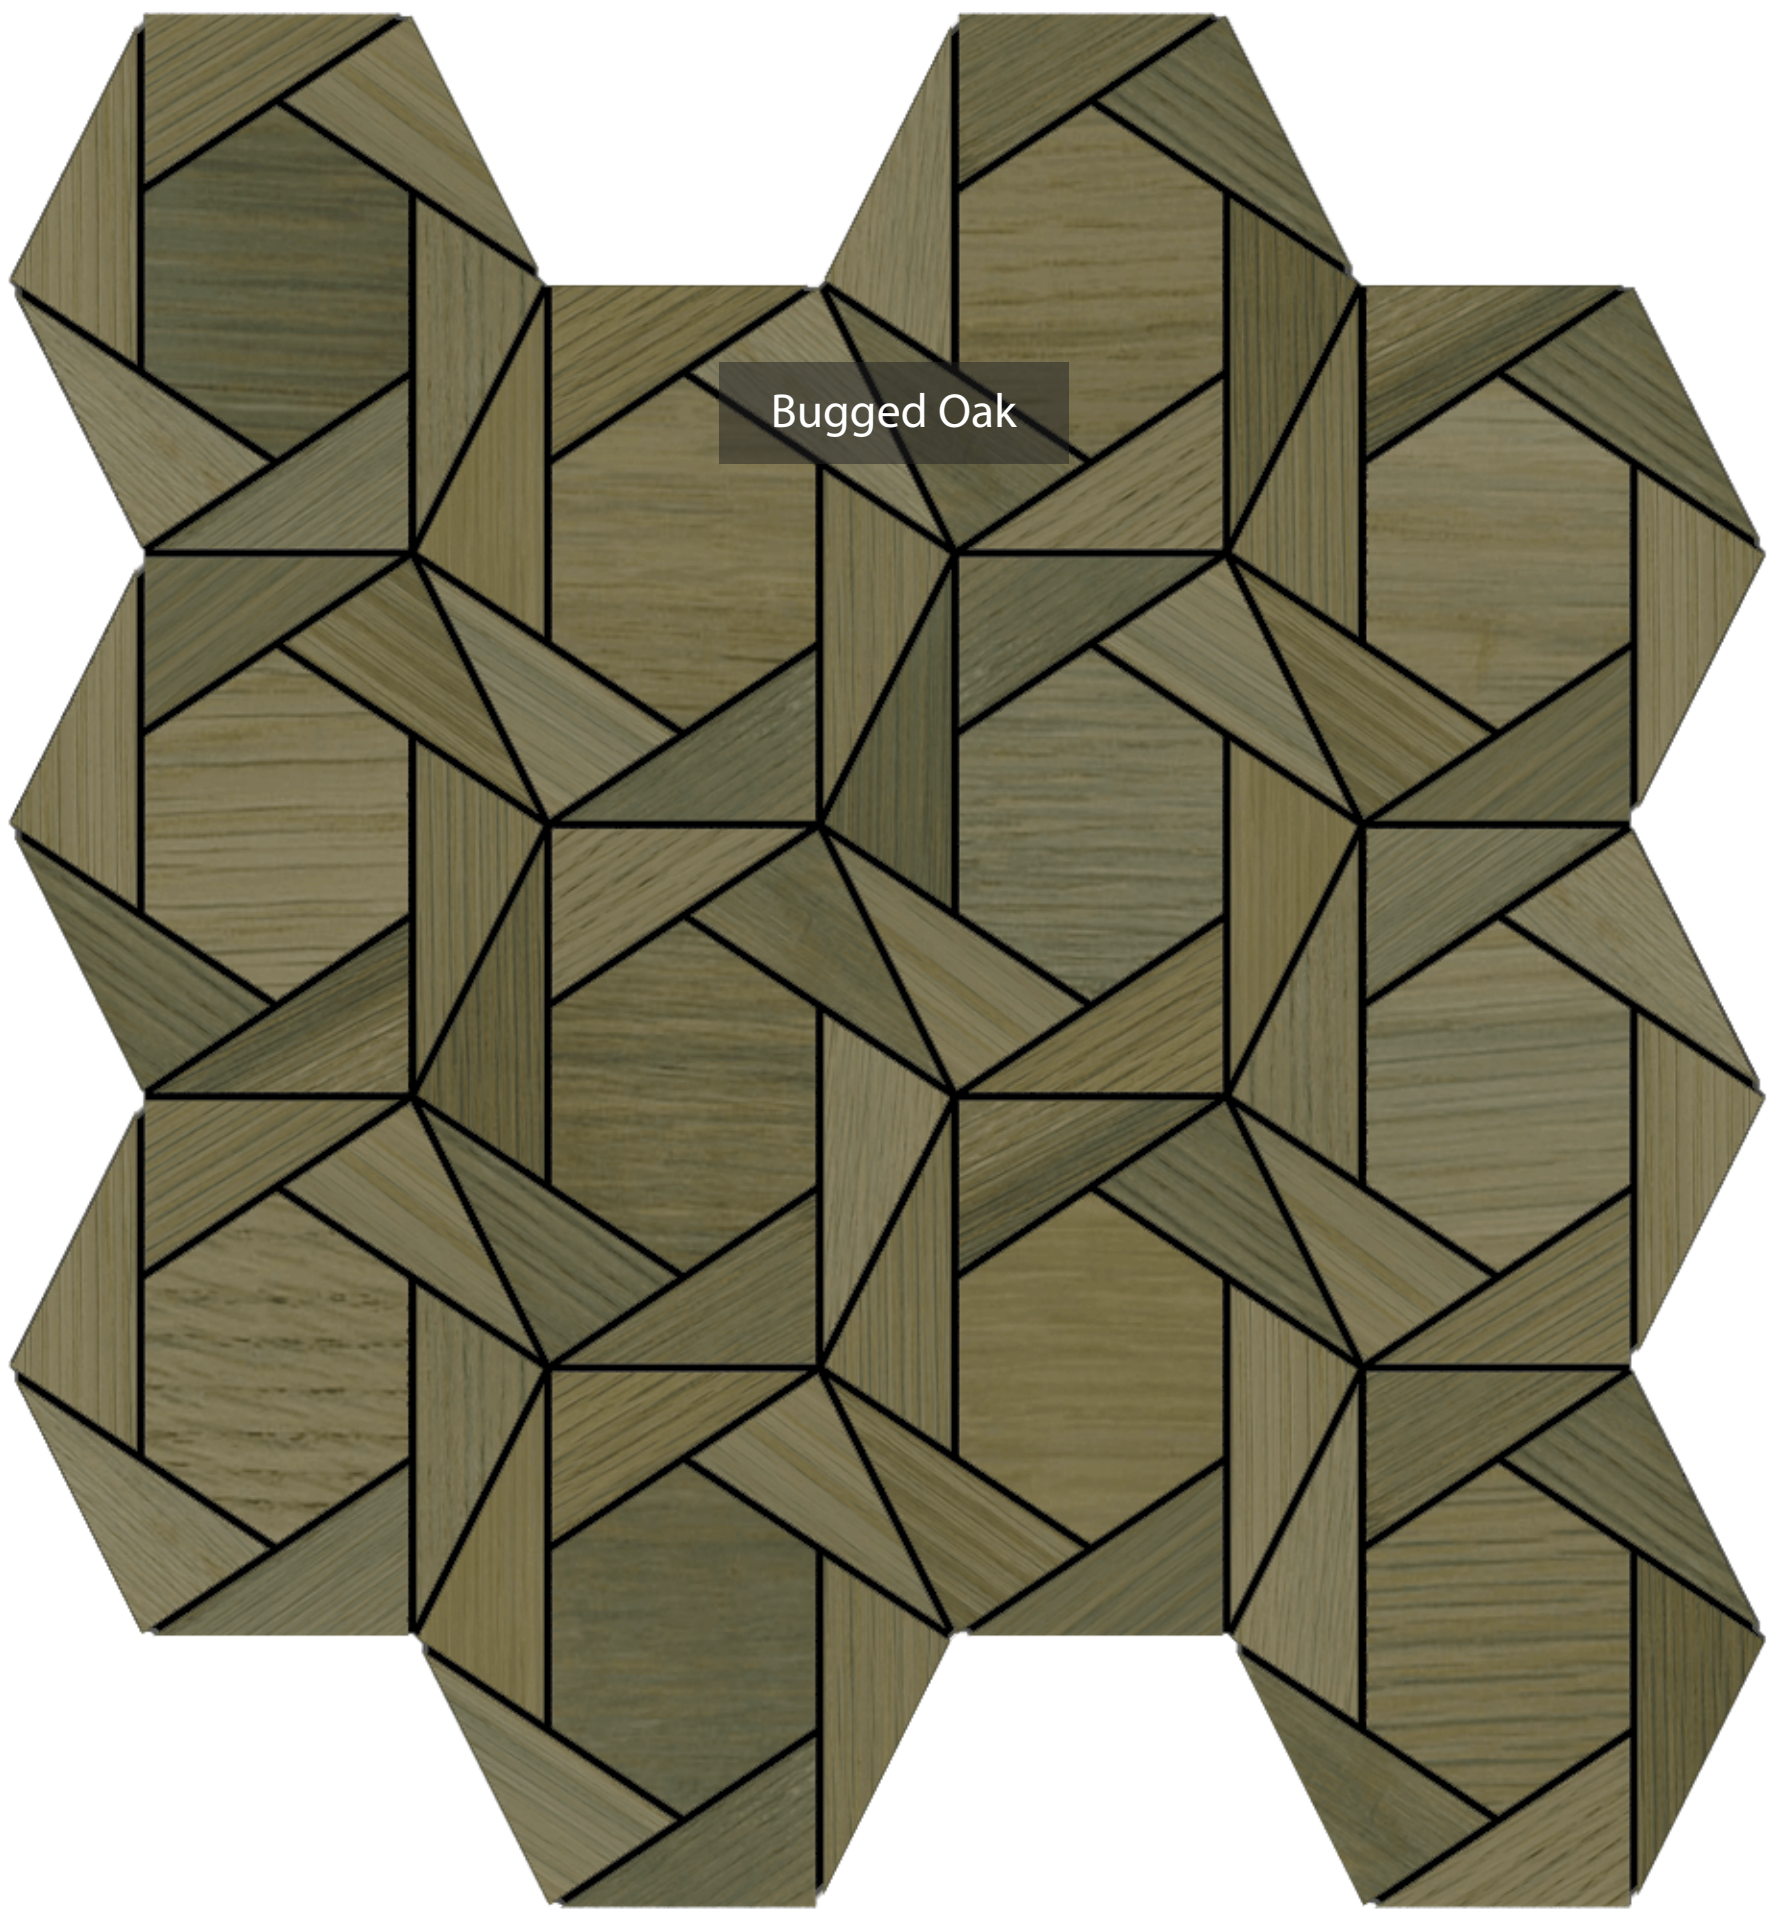

TURAKHIA  
DECOR

**Gemss**<sup>®</sup>  
**2D**  
enriched wood surfaces

Zircon Exquisite Series

ZIRCON EXQUISITE LIGHT WEIGHT TILES : 400 GMS TO 600 GMS  
GRAINS : MULTI DIRECTION  
PERFECT DIMENSION : 305 MM X 366 MM  
BACKING : FLEXIBLE FABRIC  
TILE SIZE : VARIABLE TILE SIZE 49.667, 26.626, 32.036, 23.931  
TILE THICKNESS : 5 MM  
TILE PER SHEET : 84 TILES  
SHEETS IN BOX : 10 SHEETS  
BOX WEIGHT : 13 KG TO 15 KG

SCAN FOR MORE DETAILS

Walnut

Yewwood

White Oak

Bugged Oak

Scan me