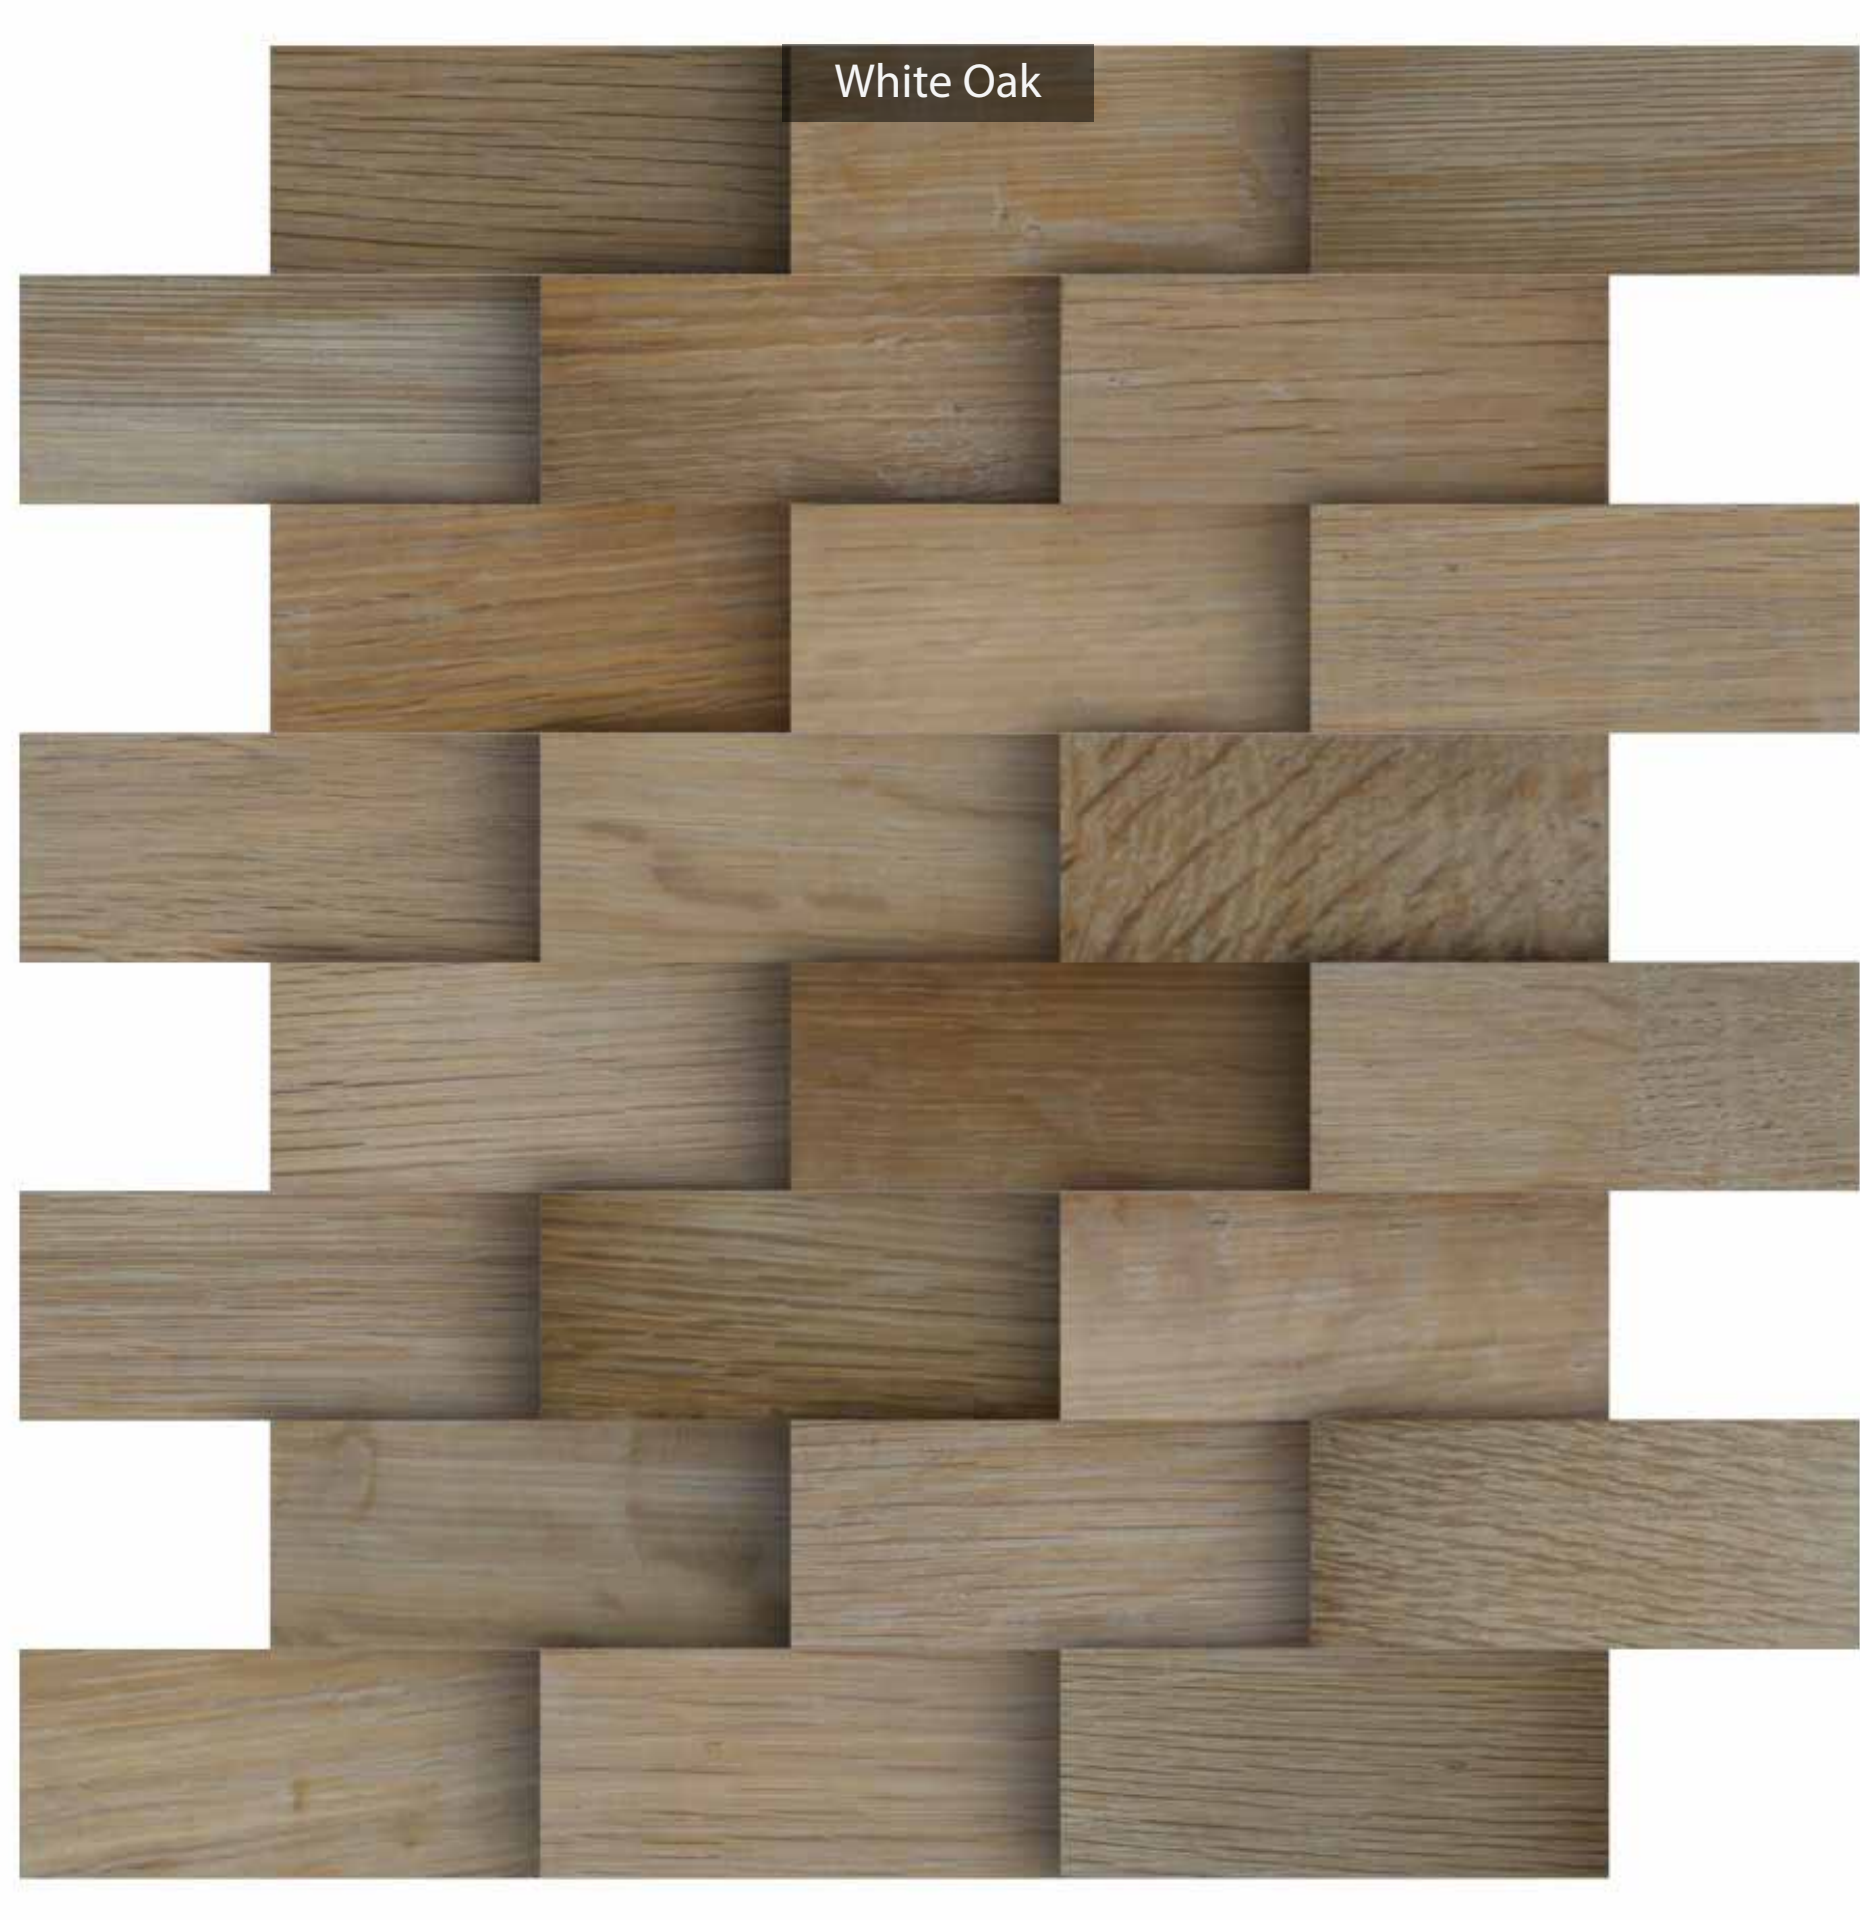

APATITE

SCAN FOR MORE DETAILS

LIGHT WEIGHT TILES	:	400 GMS TO 600 GMS
GRAINS	:	MULTI DIRECTION
PERFECT DIMENSION	:	300 MM X 348 MM
BACKING	:	FLEXIBLE FABRIC
TILE SIZE	:	37 MM X 110 MM
TILE THICKNESS	:	20 MM
TILE PER SHEET	:	24 TILES
SHEETS IN BOX	:	10 SHEETS
BOX WEIGHT	:	13 KG TO 15 KG

White Oak