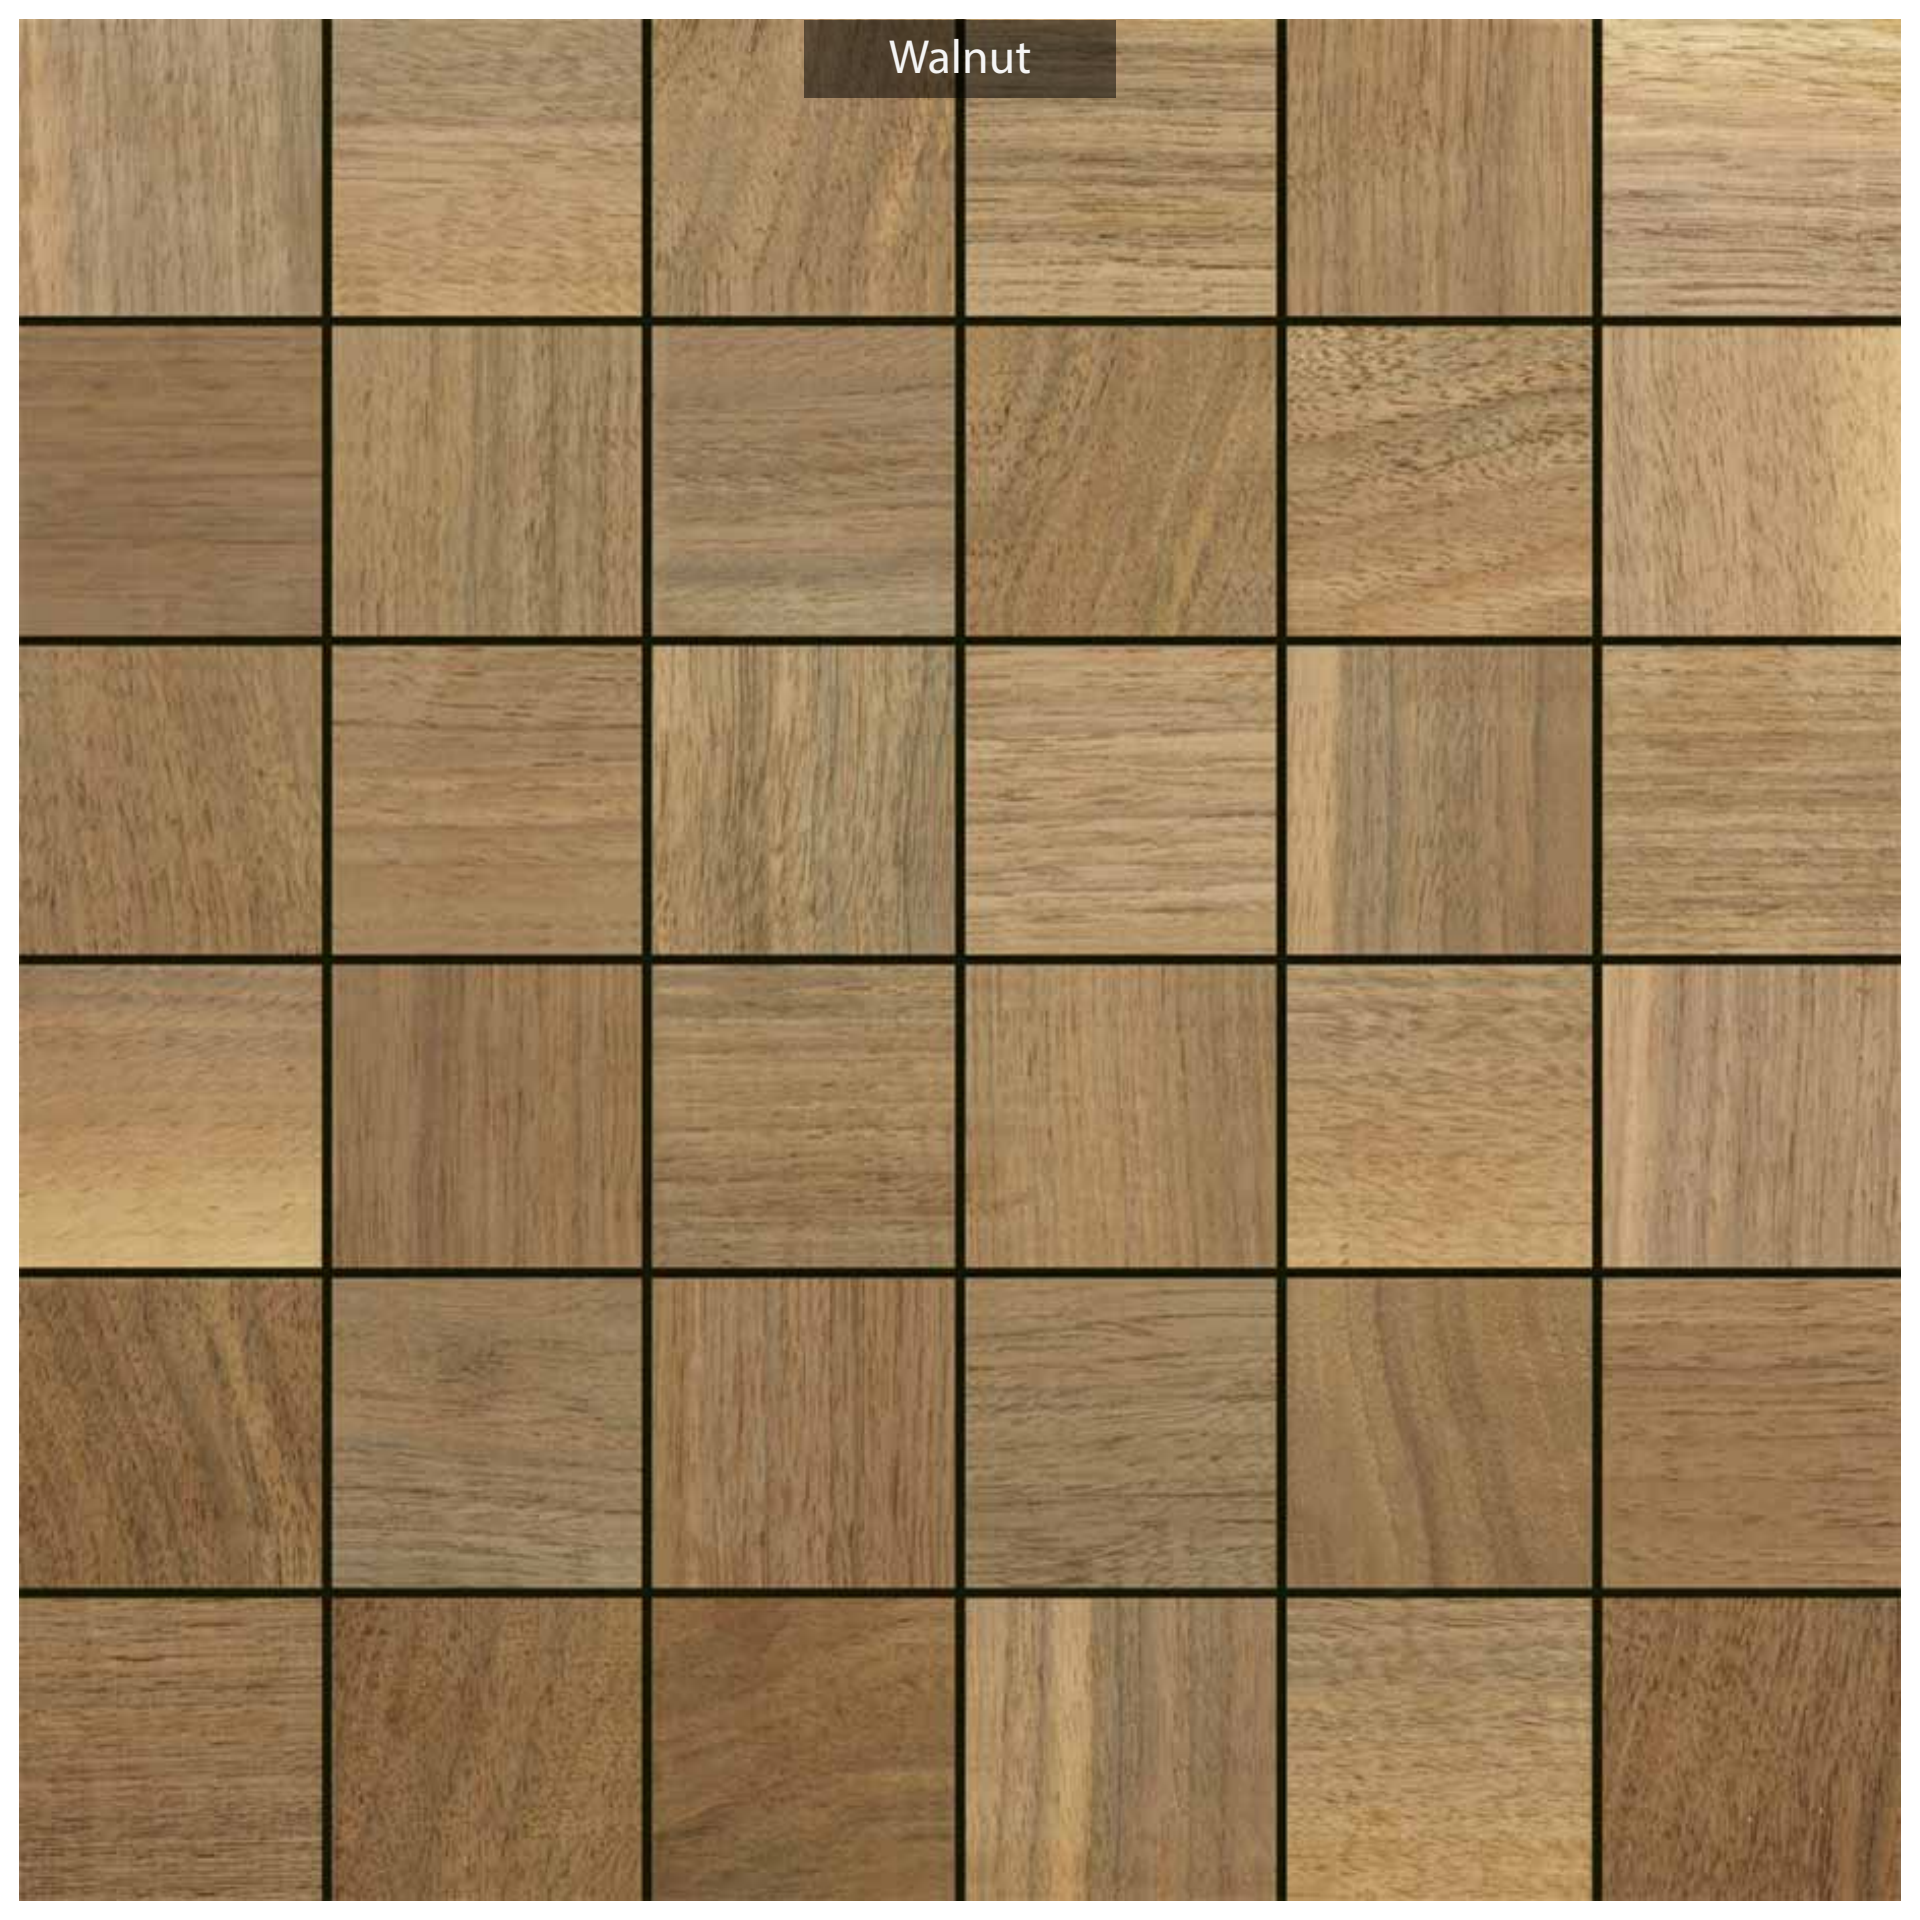

Bugged Oak

Yewwood

Wenghe

Open Grain

White Metallic

Gold Faded

Silver Faded

Scan me