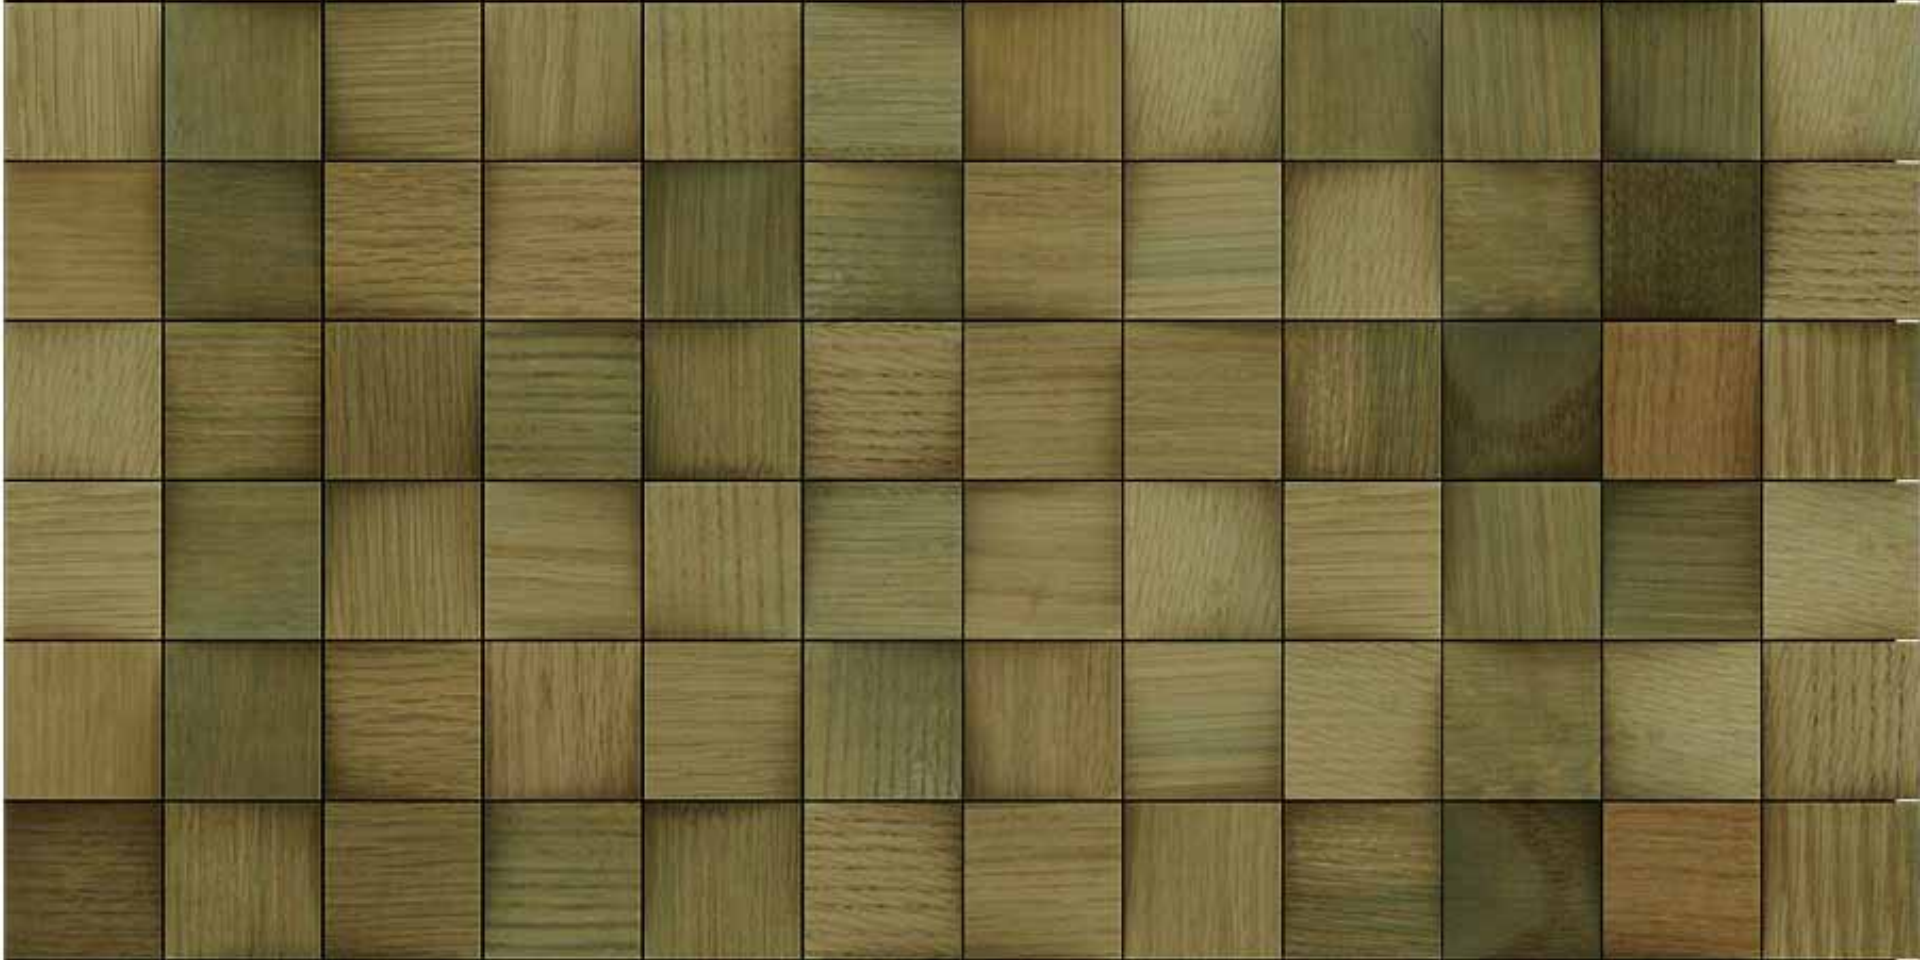

TURAKHIA
DECOR

Gemss[®]
3D
enriched wood surfaces

Erinite Series

White Oak

ERINITE

SCAN FOR MORE DETAILS

LIGHT WEIGHT TILES	:	APPROX 350 GMS
GRAINS	:	HORIZONTAL & VERTICAL
PERFECT DIMENSION	:	300 MM X 300 MM
BACKING	:	FLEXIBLE FABRIC
TILE SIZE	:	25 MM
TILE THICKNESS	:	13 MM
TILE PER SHEET	:	144 TILES
SHEETS IN BOX	:	20 SHEETS
BOX WEIGHT	:	5.15 KG TO 7.75 KG