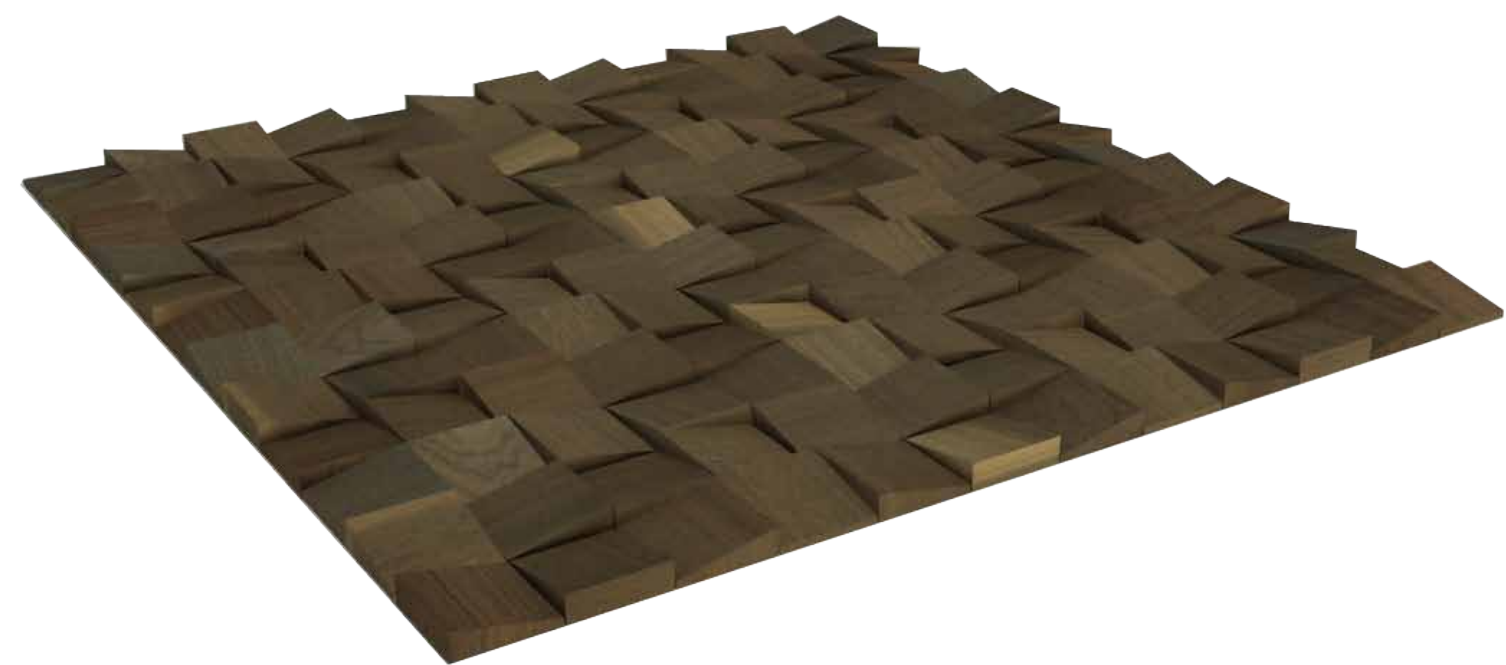

TURAKHIA
DECOR

Gemss[®]
3D
enriched wood surfaces

Erinite Series

White Oak

ERINITE

SCAN FOR MORE DETAILS

LIGHT WEIGHT TILES	:	APPROX 350 GMS
GRAINS	:	HORIZONTAL & VERTICAL
PERFECT DIMENSION	:	300 MM X 300 MM
BACKING	:	FLEXIBLE FABRIC
TILE SIZE	:	25 MM
TILE THICKNESS	:	13 MM
TILE PER SHEET	:	144 TILES
SHEETS IN BOX	:	20 SHEETS
BOX WEIGHT	:	5.15 KG TO 7.75 KG

Bugged Oak

Yewwood

Aframosia

Walnut

Wenghe

Scan me

TURAKHIA DECOR LLP

 /turakhiadecor