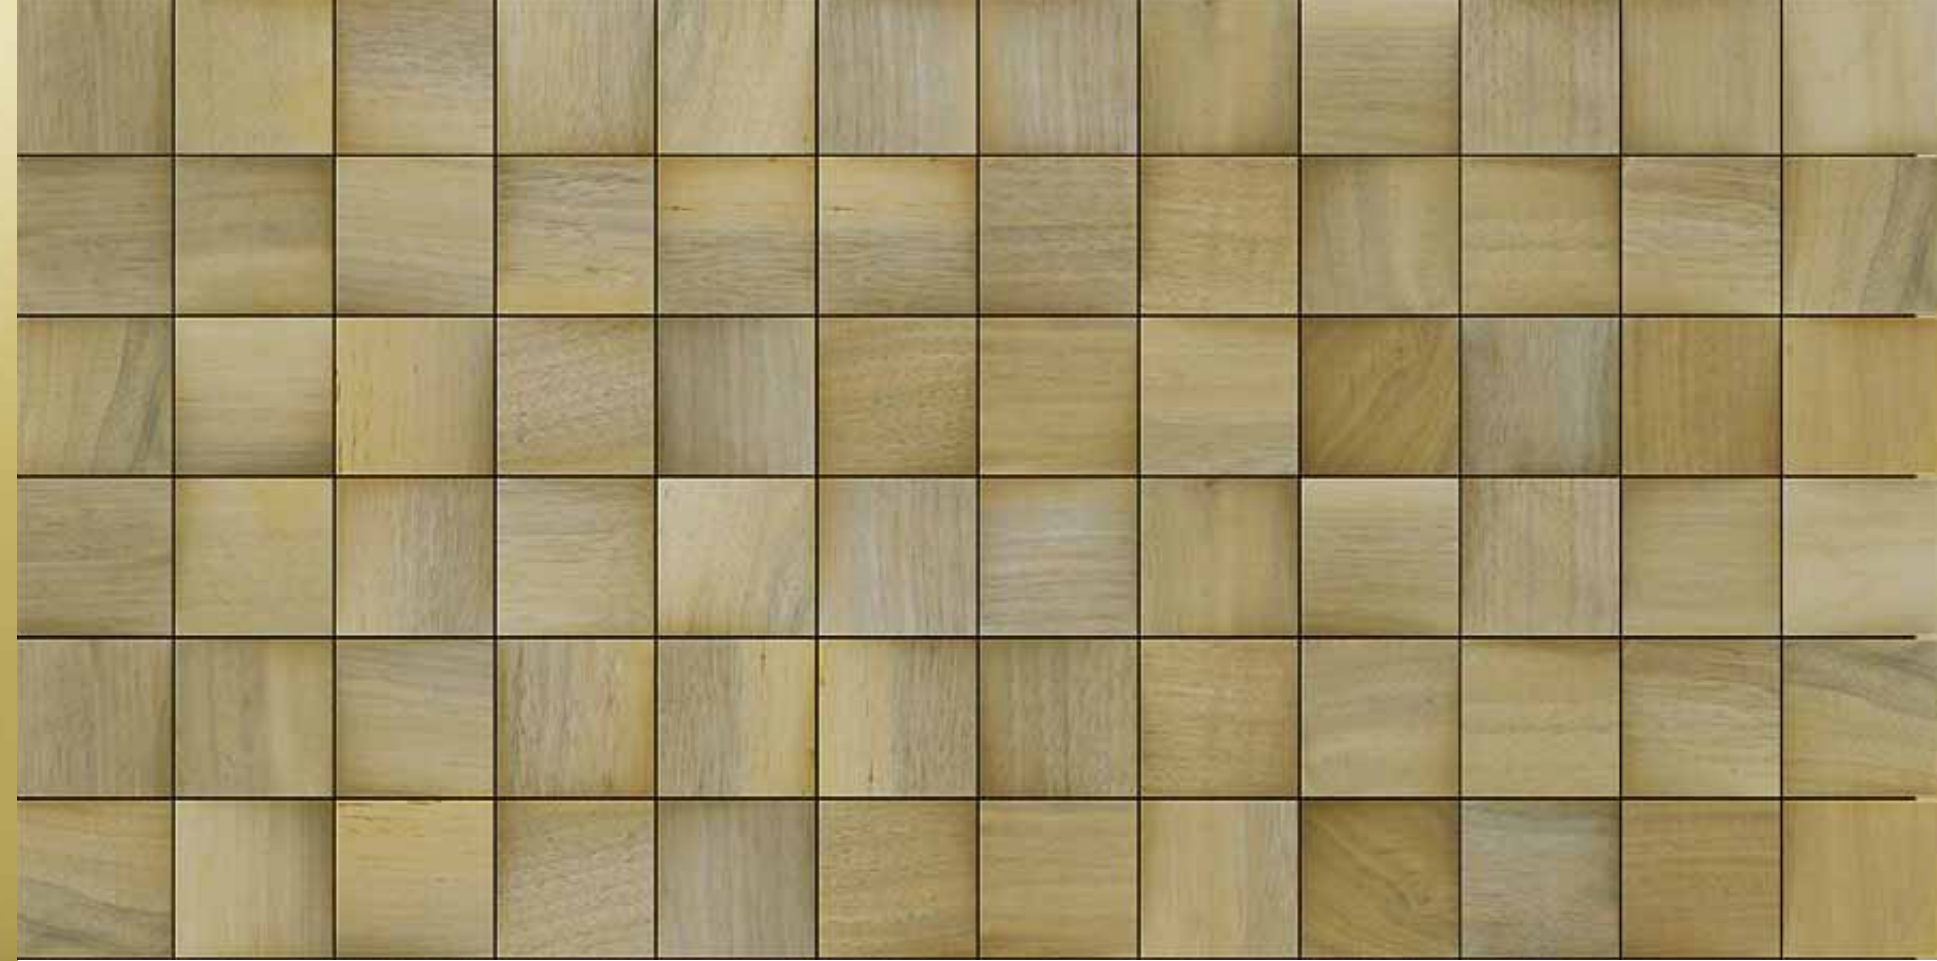

TURAKHIA
DECOR

Gemss[®]
3D
enriched wood surfaces

Erinite Series

White Oak

ERINITE

SCAN FOR MORE DETAILS

LIGHT WEIGHT TILES	:	APPROX 350 GMS
GRAINS	:	HORIZONTAL & VERTICAL
PERFECT DIMENSION	:	300 MM X 300 MM
BACKING	:	FLEXIBLE FABRIC
TILE SIZE	:	25 MM
TILE THICKNESS	:	13 MM
TILE PER SHEET	:	144 TILES
SHEETS IN BOX	:	20 SHEETS
BOX WEIGHT	:	5.15 KG TO 7.75 KG