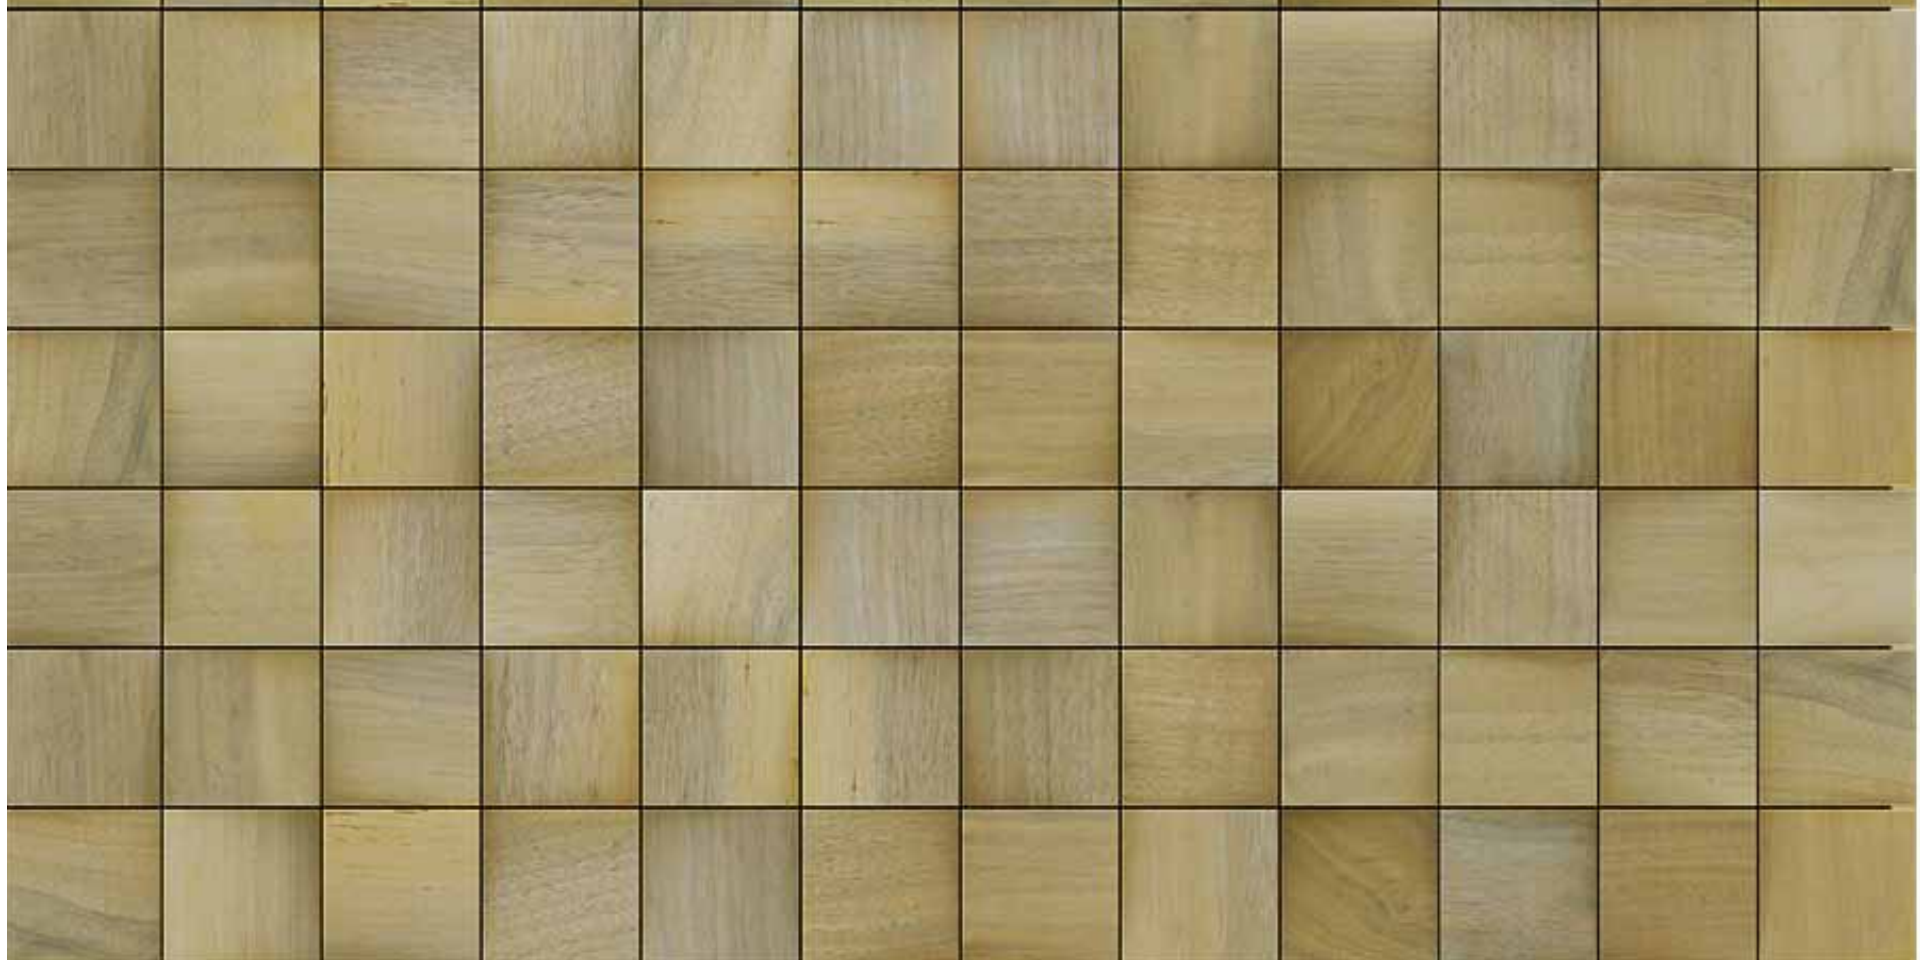

TURAKHIA
DECOR

Gemss[®]
3D
enriched wood surfaces

Erinite Series

White Oak

ERINITE

SCAN FOR MORE DETAILS

LIGHT WEIGHT TILES	:	APPROX 350 GMS
GRAINS	:	HORIZONTAL & VERTICAL
PERFECT DIMENSION	:	300 MM X 300 MM
BACKING	:	FLEXIBLE FABRIC
TILE SIZE	:	25 MM
TILE THICKNESS	:	13 MM
TILE PER SHEET	:	144 TILES
SHEETS IN BOX	:	20 SHEETS
BOX WEIGHT	:	5.15 KG TO 7.75 KG

Bugged Oak

Yewwood

Aframosia

Walnut

Wenghe

Scan me

TURAKHIA DECOR LLP

 /turakhiadecor