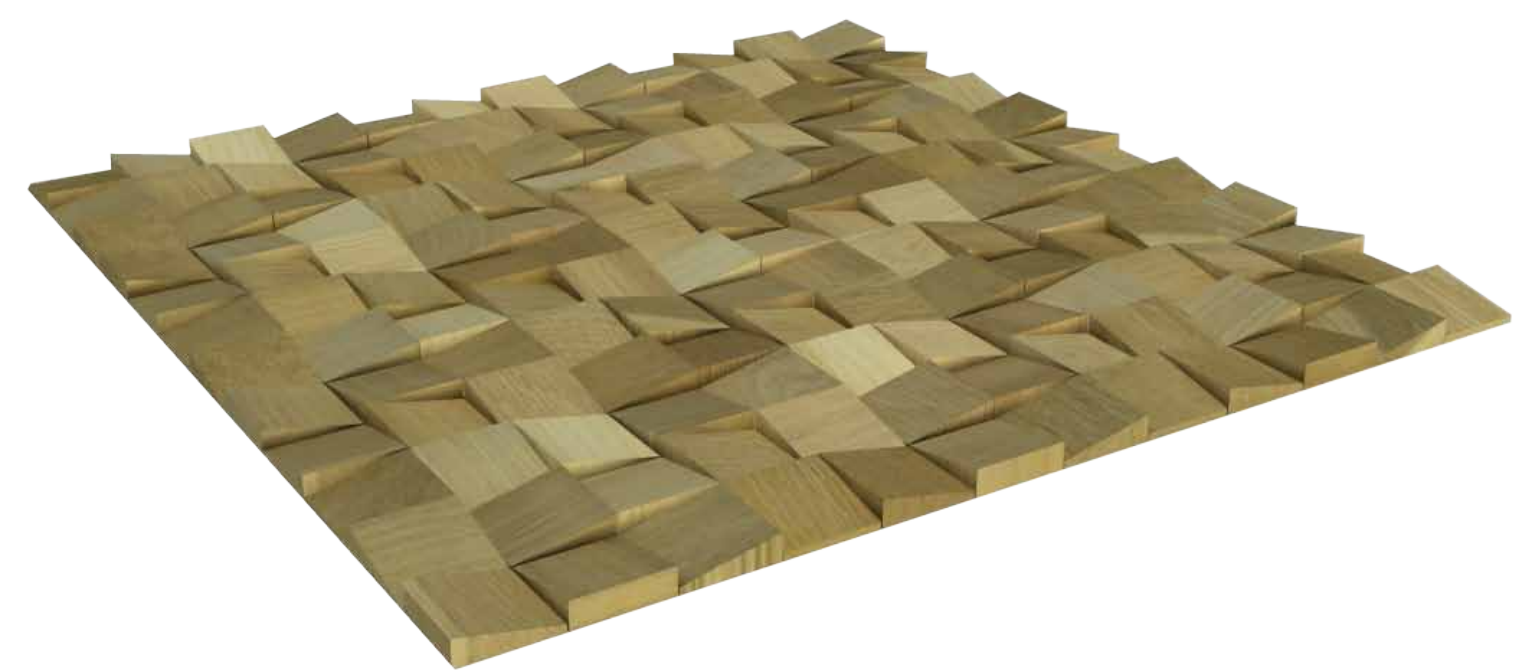

TURAKHIA
DECOR

Gemss[®]
3D
enriched wood surfaces

Erinite Series

White Oak

ERINITE

SCAN FOR MORE DETAILS

LIGHT WEIGHT TILES	:	APPROX 350 GMS
GRAINS	:	HORIZONTAL & VERTICAL
PERFECT DIMENSION	:	300 MM X 300 MM
BACKING	:	FLEXIBLE FABRIC
TILE SIZE	:	25 MM
TILE THICKNESS	:	13 MM
TILE PER SHEET	:	144 TILES
SHEETS IN BOX	:	20 SHEETS
BOX WEIGHT	:	5.15 KG TO 7.75 KG