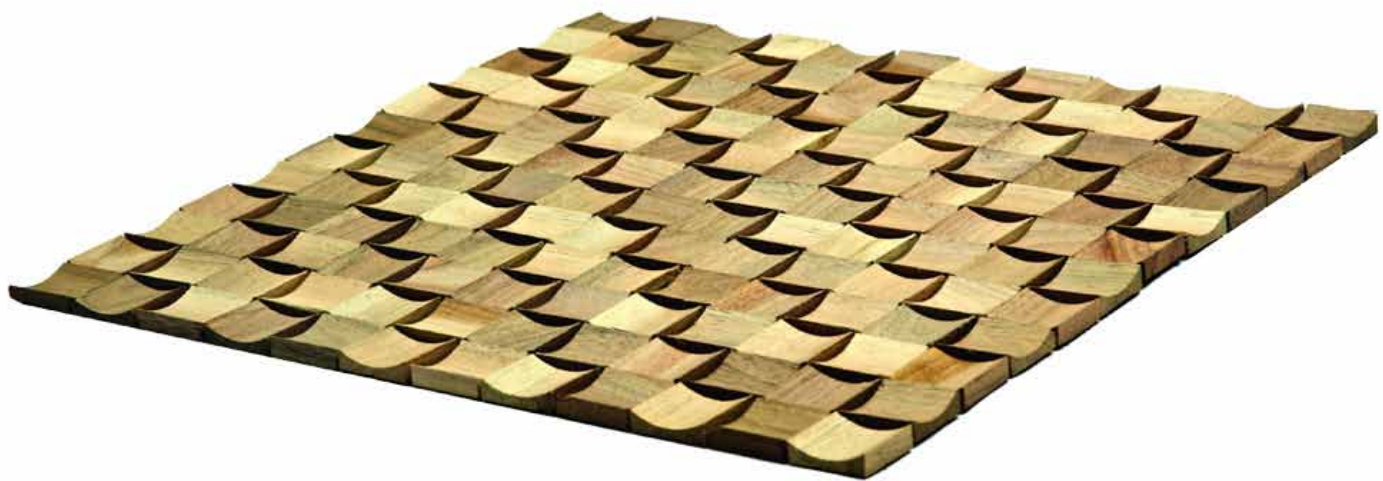

TURAKHIA
DECOR

Gemss[®]
3D
enriched wood surfaces

Jasper Exquisite Series

Walnut

JASPER EXQUISITE

SCAN FOR MORE DETAILS

LIGHT WEIGHT TILES	:	181 GMS TO 450 GMS
GRAINS	:	HORIZONTAL & VERTICAL
PERFECT DIMENSION	:	300 MM X 300 MM
BACKING	:	FLEXIBLE FABRIC
TILE SIZE	:	25 MM X 25 MM
TILE THICKNESS	:	6 MM
TILE PER SHEET	:	144 TILES
SHEETS IN BOX	:	20 SHEETS
BOX WEIGHT	:	3.95 KG TO 6.35 KG