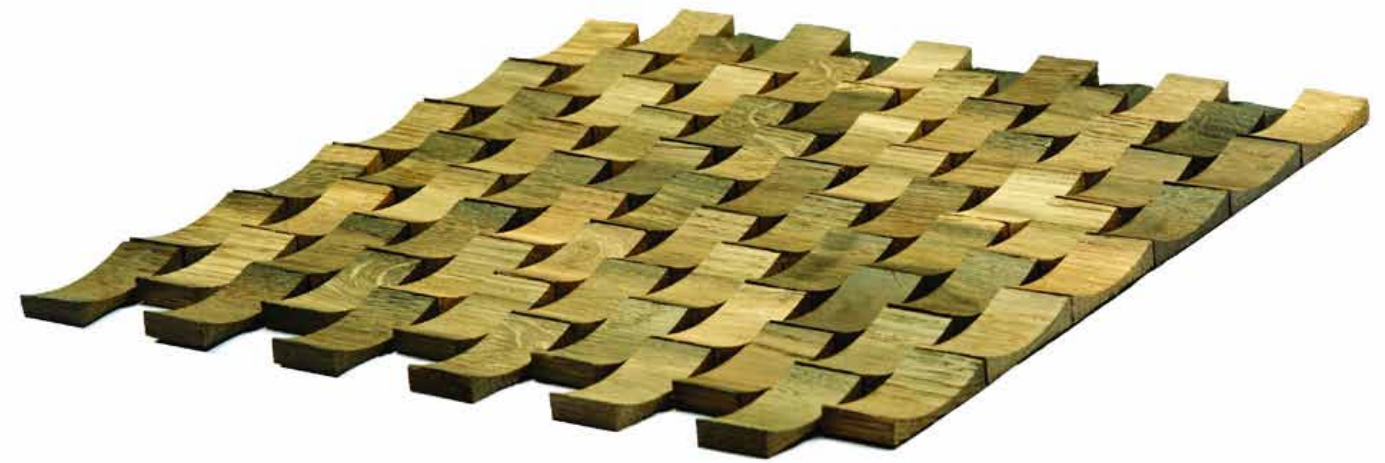

JASPER SPLENDID

LIGHT WEIGHT TILES	:	180 GMS TO 450 GMS
GRAINS	:	HORIZONTAL & VERTICAL
PERFECT DIMENSION	:	302 MM X 327 MM
BACKING	:	FLEXIBLE FABRIC
TILE SIZE	:	50 MM X 25 MM
TILE THICKNESS	:	5 MM TO 9 MM
TILE PER SHEET	:	72 TILES
SHEETS IN BOX	:	20 SHEETS
BOX WEIGHT	:	6.75 KG TO 10.15 KG

SCAN FOR MORE DETAILS