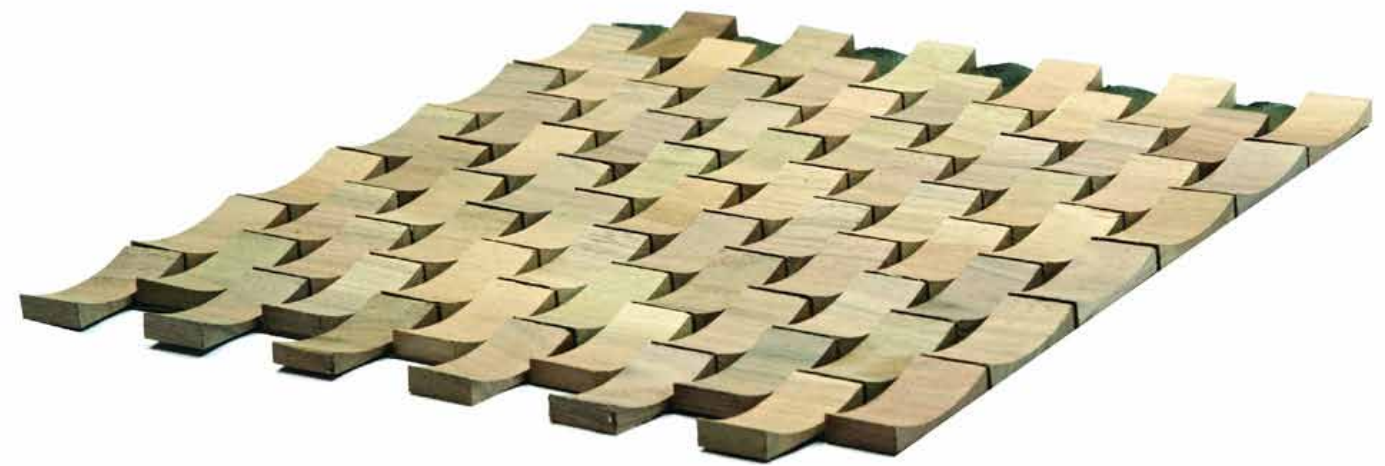

TURAKHIA
DECOR

Gemss[®]
3D
enriched wood surfaces

Jasper Splendid Series

JASPER SPLENDID

LIGHT WEIGHT TILES	:	180 GMS TO 450 GMS
GRAINS	:	HORIZONTAL & VERTICAL
PERFECT DIMENSION	:	302 MM X 327 MM
BACKING	:	FLEXIBLE FABRIC
TILE SIZE	:	50 MM X 25 MM
TILE THICKNESS	:	5 MM TO 9 MM
TILE PER SHEET	:	72 TILES
SHEETS IN BOX	:	20 SHEETS
BOX WEIGHT	:	6.75 KG TO 10.15 KG

SCAN FOR MORE DETAILS

Bugged Oak

Walnut

Wenghe

Yewwood

Scan me

TURAKHIA DECOR LLP

 /turakhiadecor