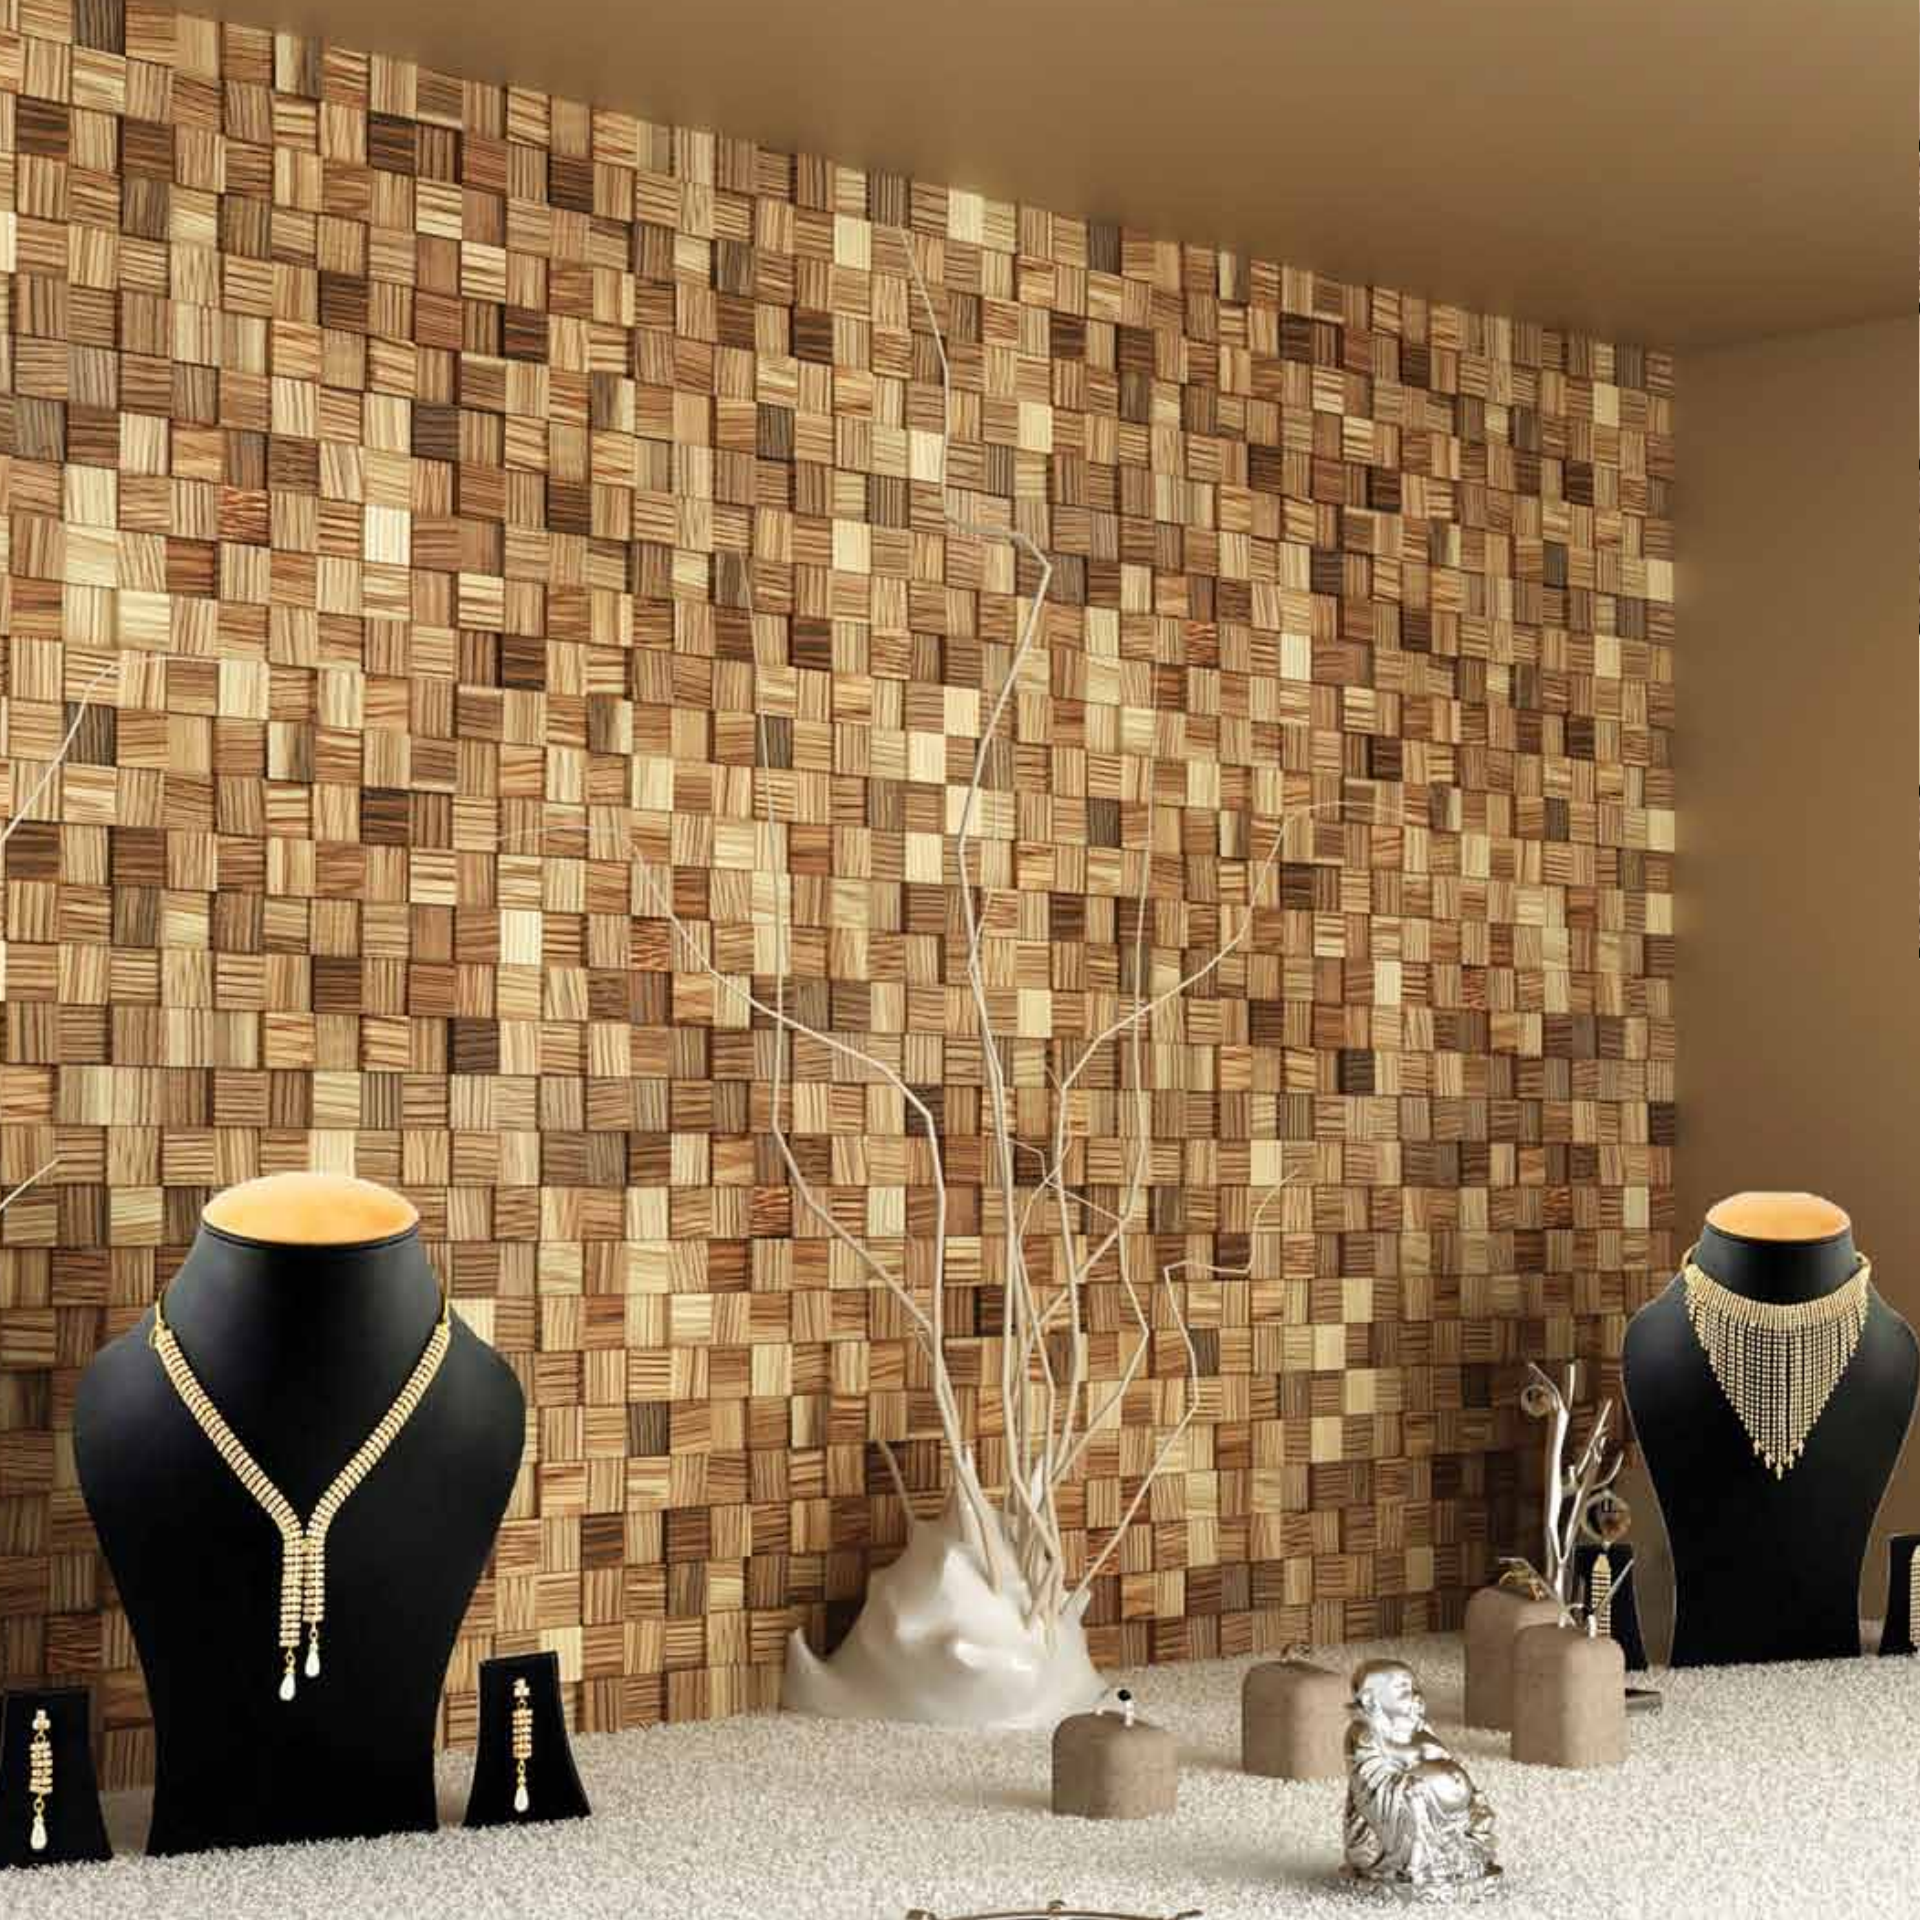

TURAKHIA
DECOR

Gemss[®]
3D
enriched wood surfaces

Sapphire Glorious Series

Bugged Oak

SAPPHIRE GLORIOUS LIGHT WEIGHT TILES : 180 GMS TO 450 GMS
GRAINS : HORIZONTAL & VERTICAL
PERFECT DIMENSION : 300 MM X 300 MM
BACKING : FLEXIBLE FABRIC
TILE SIZE : 25 MM X 25 MM
TILE THICKNESS : 5 MM TO 9 MM
TILE PER SHEET : 144 TILES
SHEETS IN BOX : 20 SHEETS
BOX WEIGHT : 6.75 KG TO 9.15 KG

SCAN FOR MORE DETAILS

Walnut

Yewwood

Wenghe

Multi Color

Scan me

TURAKHIA DECOR LLP

 /turakhiadecor