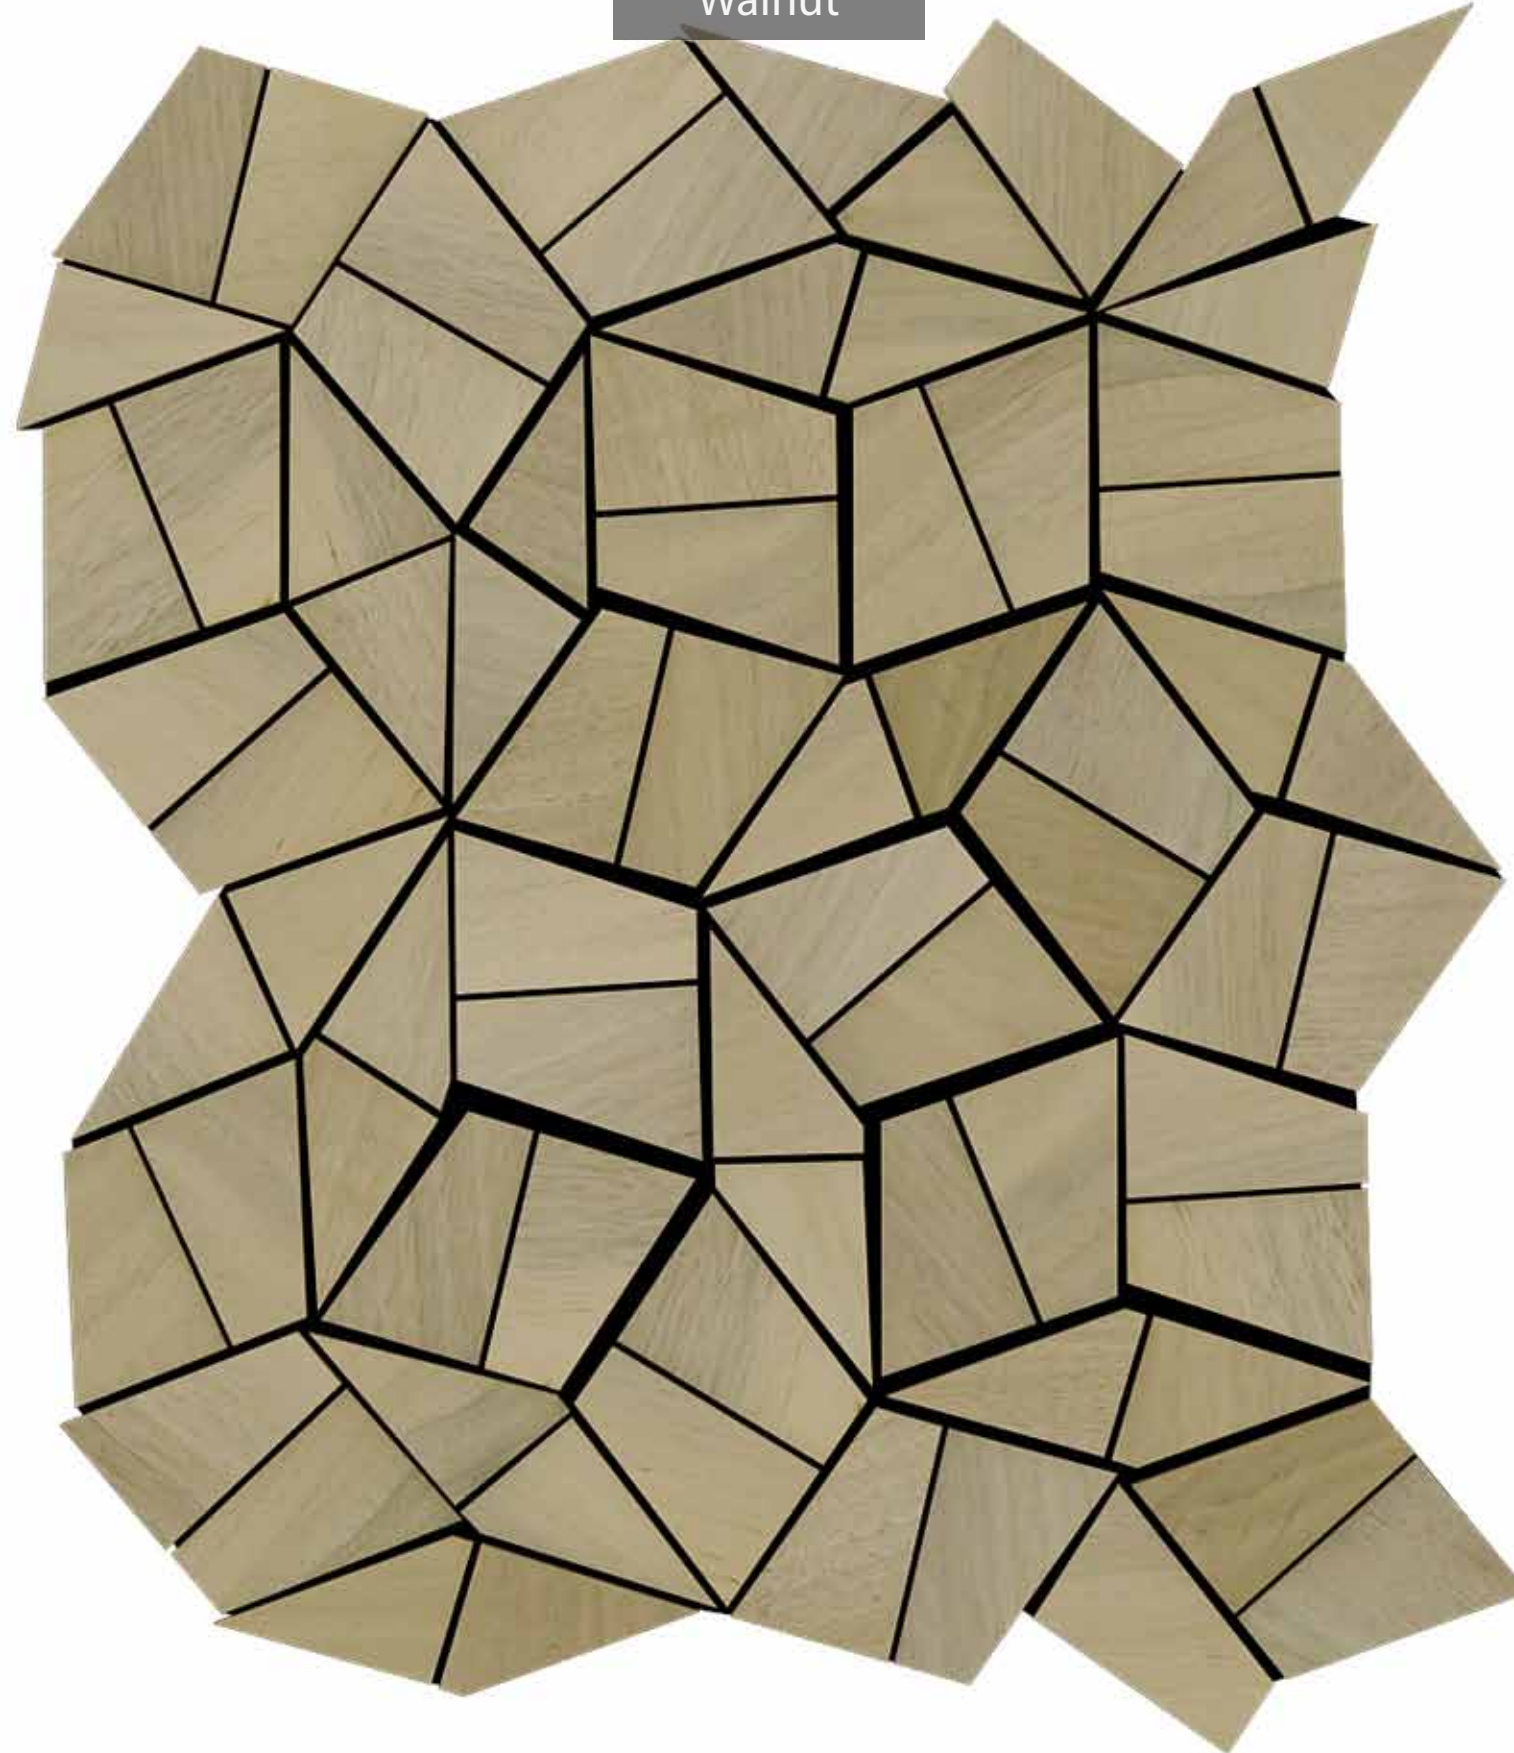

TURAKHIA  
DECOR

**Gemss**<sup>®</sup>  
**3D**  
enriched wood surfaces

Sear Ruby Series

SEAR RUBY

SCAN FOR MORE DETAILS

|                    |   |                       |
|--------------------|---|-----------------------|
| LIGHT WEIGHT TILES | : | APPROX 400 GMS        |
| GRAINS             | : | HORIZONTAL & VERTICAL |
| PERFECT DIMENSION  | : | 327 MM X 313 MM       |
| BACKING            | : | FLEXIBLE FABRIC       |
| TILE SIZE          | : | 44.24 MM X 27.3 MM    |
| TILE THICKNESS     | : | 5 MM TO 9 MM          |
| TILE PER SHEET     | : | 86 TILES              |
| SHEETS IN BOX      | : | 20 SHEETS             |
| BOX WEIGHT         | : | 5.15 KG TO 7.75 KG    |

Bugged Oak

Aframosisia

Walnut

Wenghe

White Oak

Yewwood

Scan me