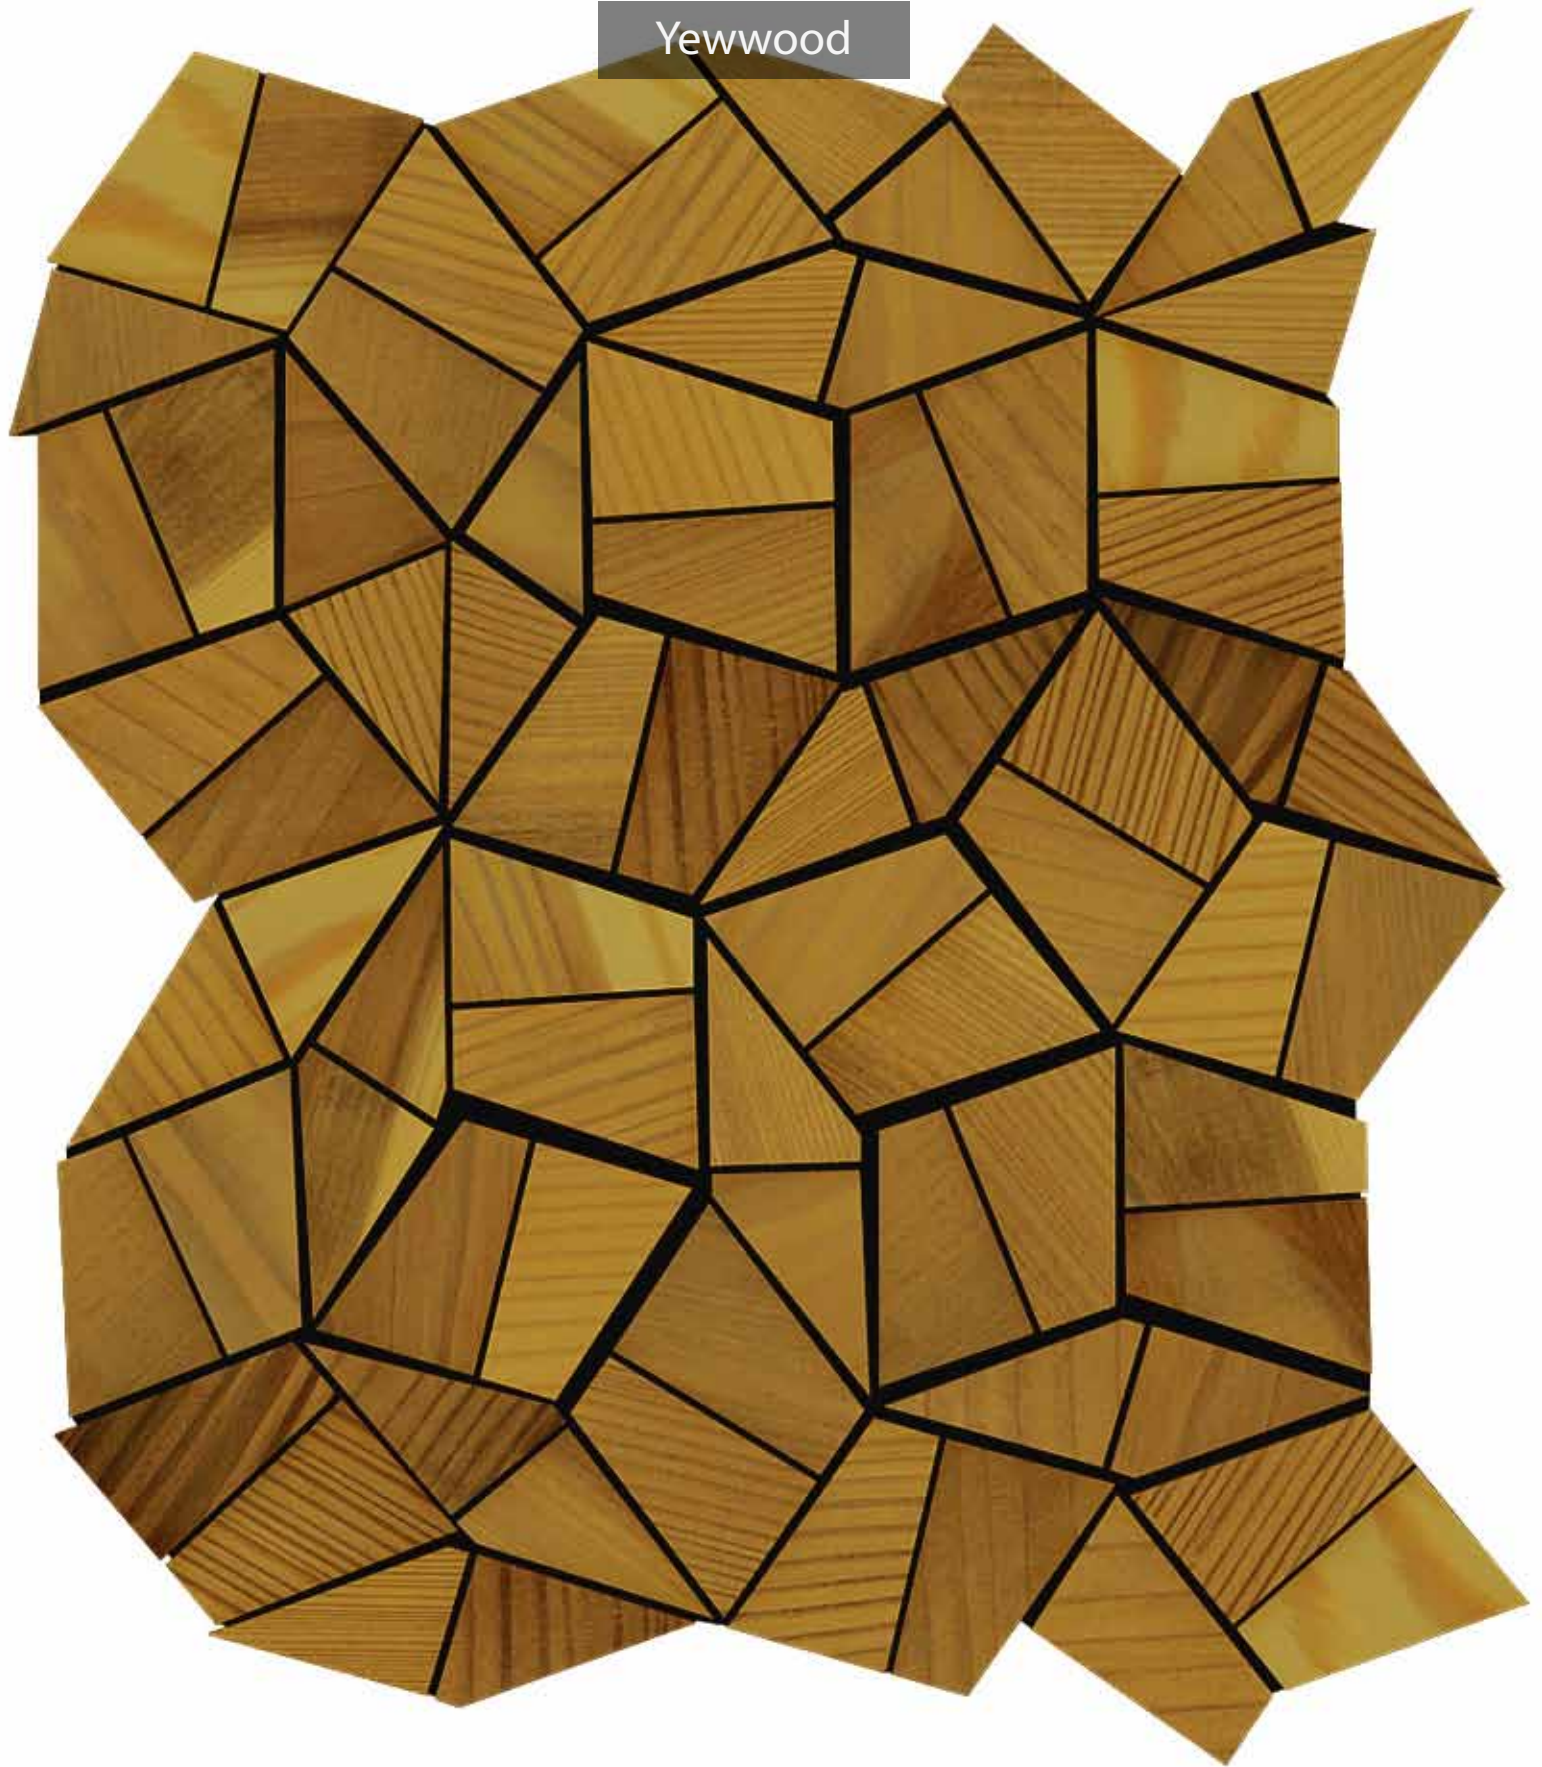

TURAKHIA  
DECOR

**Gemss**<sup>®</sup>  
**3D**  
enriched wood surfaces

Sear Ruby Series

SEAR RUBY

SCAN FOR MORE DETAILS

|                    |   |                       |
|--------------------|---|-----------------------|
| LIGHT WEIGHT TILES | : | APPROX 400 GMS        |
| GRAINS             | : | HORIZONTAL & VERTICAL |
| PERFECT DIMENSION  | : | 327 MM X 313 MM       |
| BACKING            | : | FLEXIBLE FABRIC       |
| TILE SIZE          | : | 44.24 MM X 27.3 MM    |
| TILE THICKNESS     | : | 5 MM TO 9 MM          |
| TILE PER SHEET     | : | 86 TILES              |
| SHEETS IN BOX      | : | 20 SHEETS             |
| BOX WEIGHT         | : | 5.15 KG TO 7.75 KG    |

Bugged Oak

Aframosisia

Walnut

Wenghe

White Oak

Yewwood

Scan me