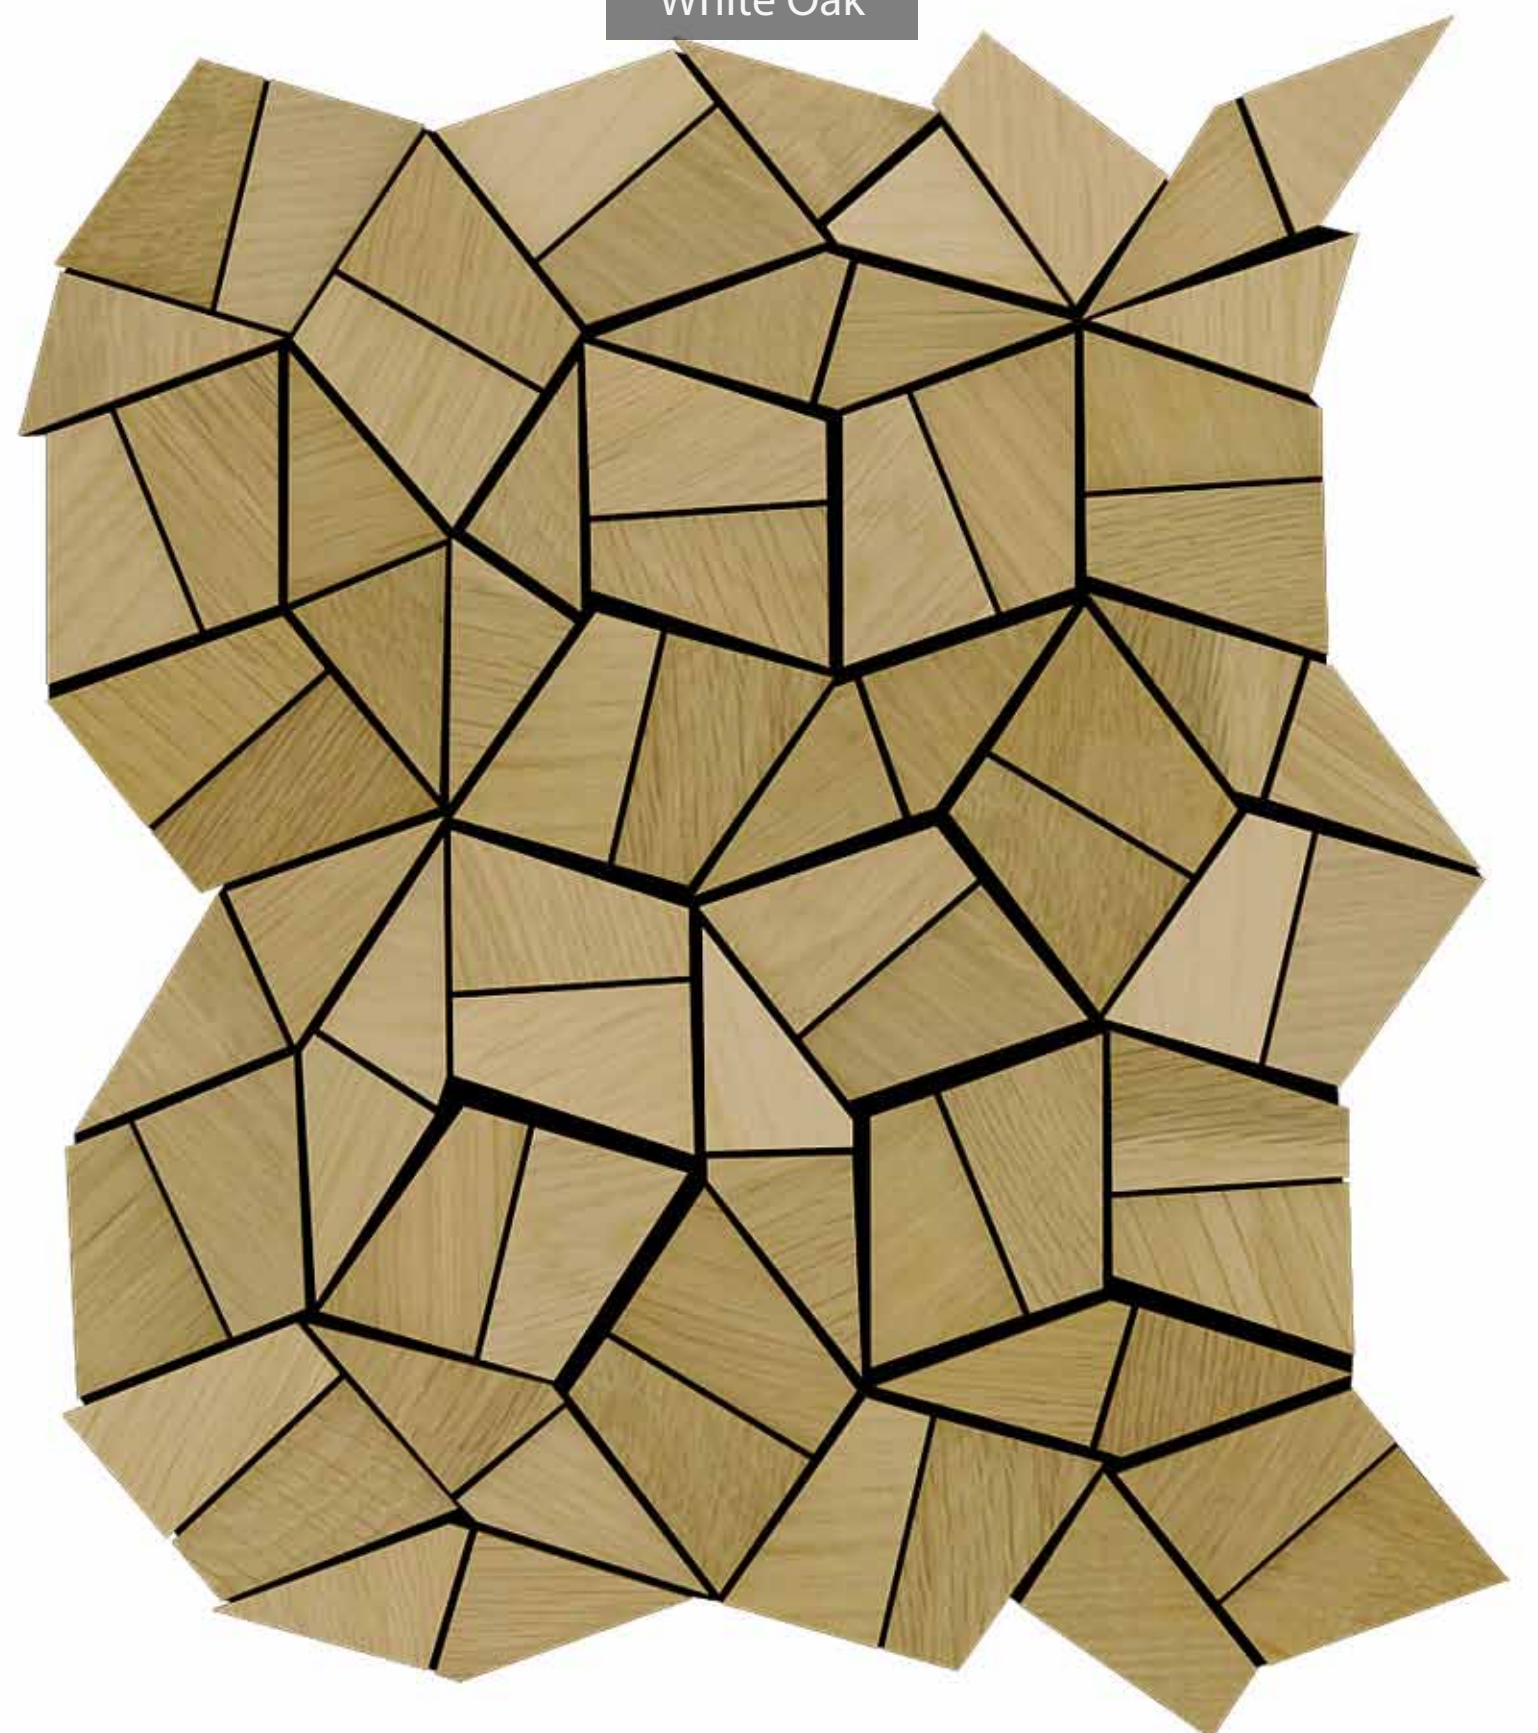

TURAKHIA  
DECOR

**Gemss**<sup>®</sup>  
**3D**  
enriched wood surfaces

Sear Ruby Series

SEAR RUBY

SCAN FOR MORE DETAILS

|                    |   |                       |
|--------------------|---|-----------------------|
| LIGHT WEIGHT TILES | : | APPROX 400 GMS        |
| GRAINS             | : | HORIZONTAL & VERTICAL |
| PERFECT DIMENSION  | : | 327 MM X 313 MM       |
| BACKING            | : | FLEXIBLE FABRIC       |
| TILE SIZE          | : | 44.24 MM X 27.3 MM    |
| TILE THICKNESS     | : | 5 MM TO 9 MM          |
| TILE PER SHEET     | : | 86 TILES              |
| SHEETS IN BOX      | : | 20 SHEETS             |
| BOX WEIGHT         | : | 5.15 KG TO 7.75 KG    |

Bugged Oak

Aframosisia

Walnut

Wenghe

White Oak

Yewwood

Scan me