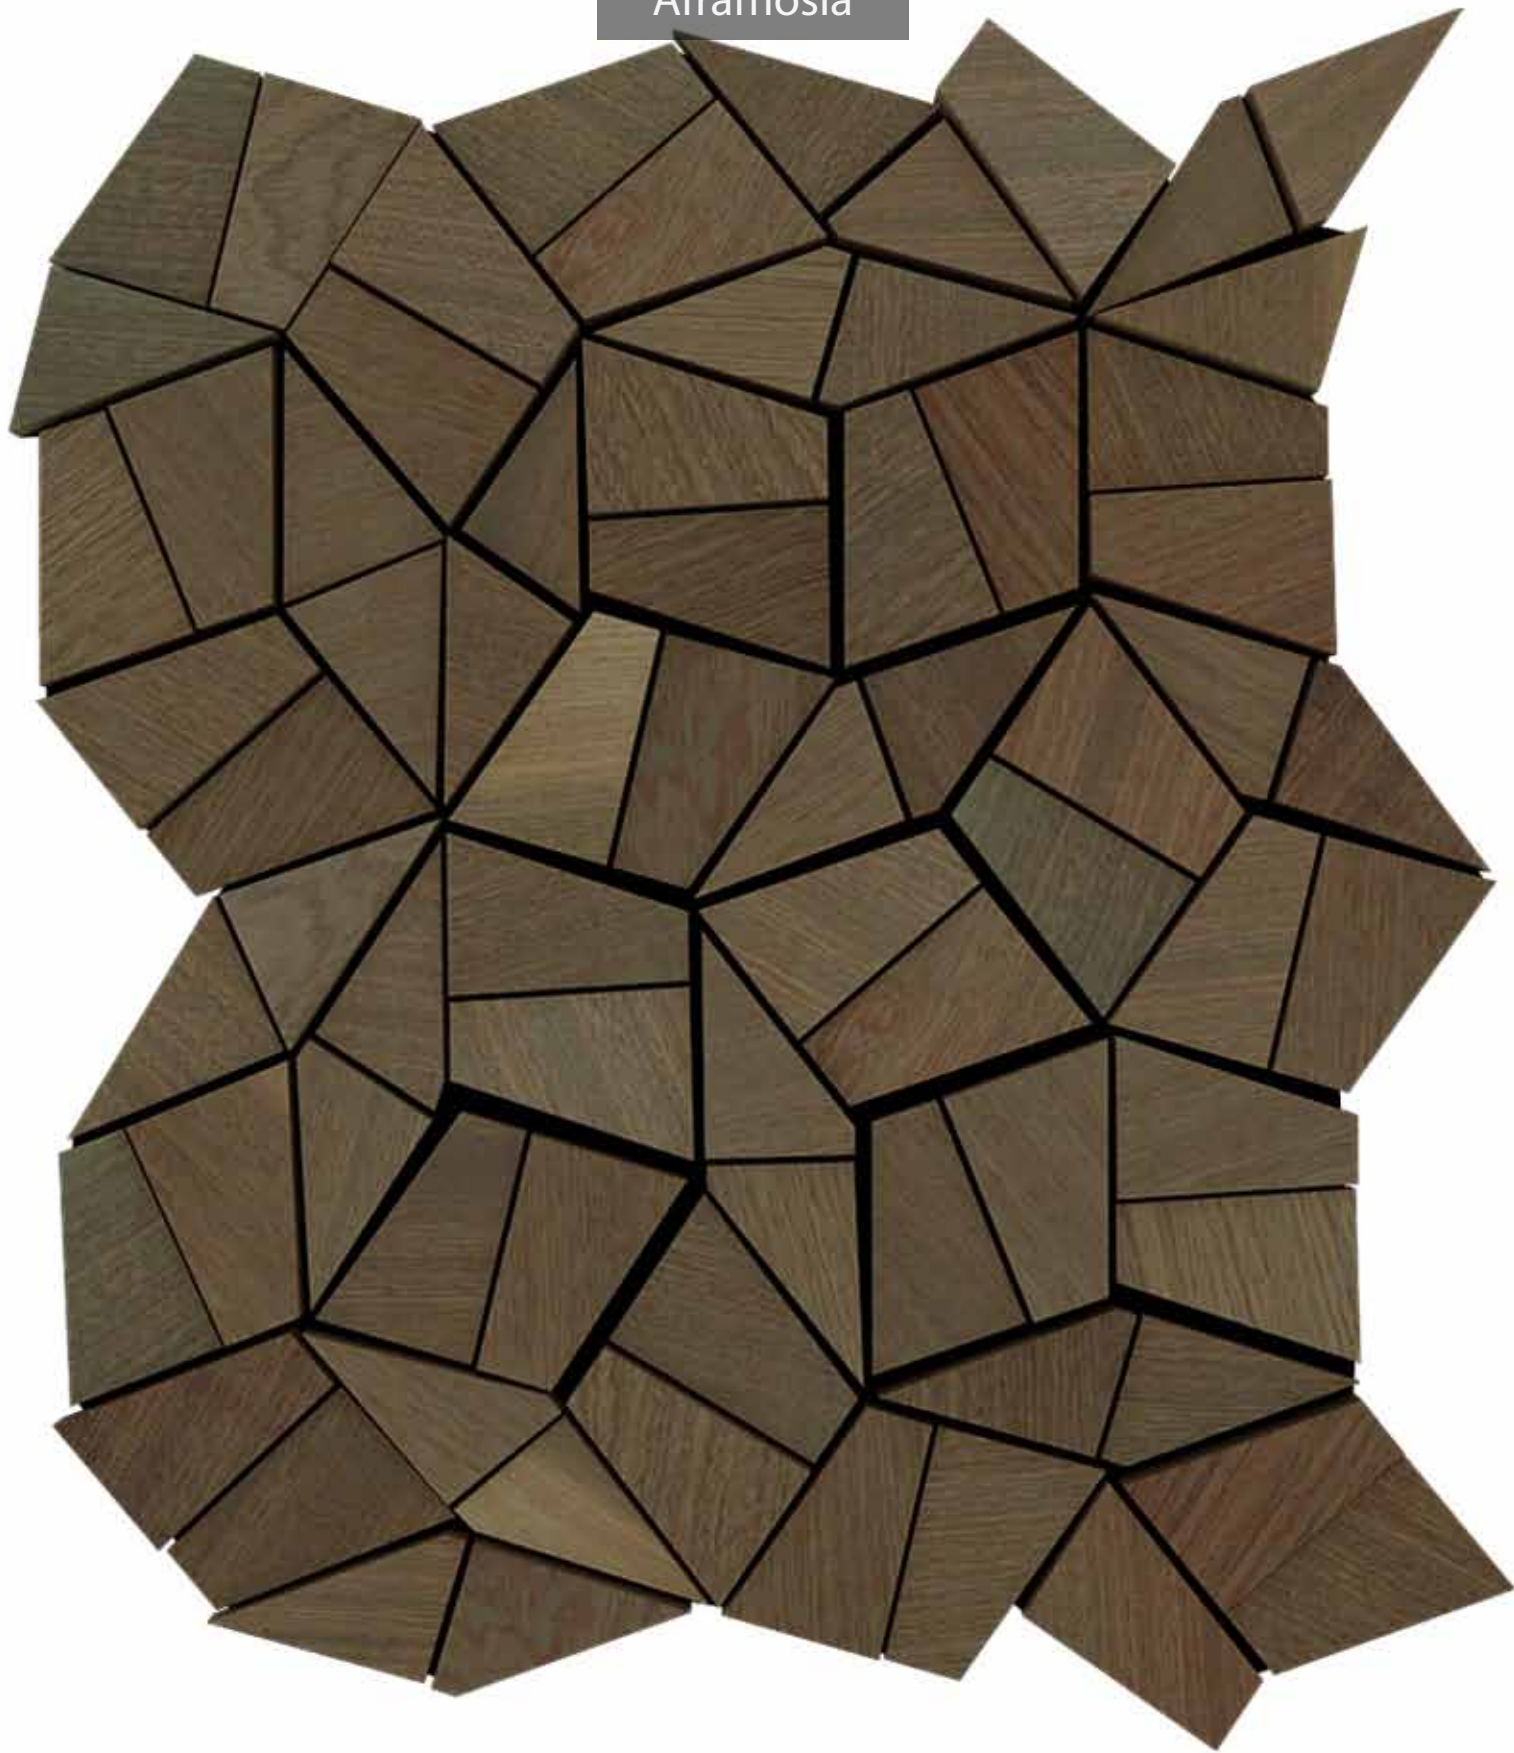

TURAKHIA  
DECOR

**Gemss**<sup>®</sup>  
**3D**  
enriched wood surfaces

Sear Ruby Series

SEAR RUBY

SCAN FOR MORE DETAILS

|                    |   |                       |
|--------------------|---|-----------------------|
| LIGHT WEIGHT TILES | : | APPROX 400 GMS        |
| GRAINS             | : | HORIZONTAL & VERTICAL |
| PERFECT DIMENSION  | : | 327 MM X 313 MM       |
| BACKING            | : | FLEXIBLE FABRIC       |
| TILE SIZE          | : | 44.24 MM X 27.3 MM    |
| TILE THICKNESS     | : | 5 MM TO 9 MM          |
| TILE PER SHEET     | : | 86 TILES              |
| SHEETS IN BOX      | : | 20 SHEETS             |
| BOX WEIGHT         | : | 5.15 KG TO 7.75 KG    |

Bugged Oak

Aframosisia

Walnut

Wenghe

White Oak

Yewwood

Scan me