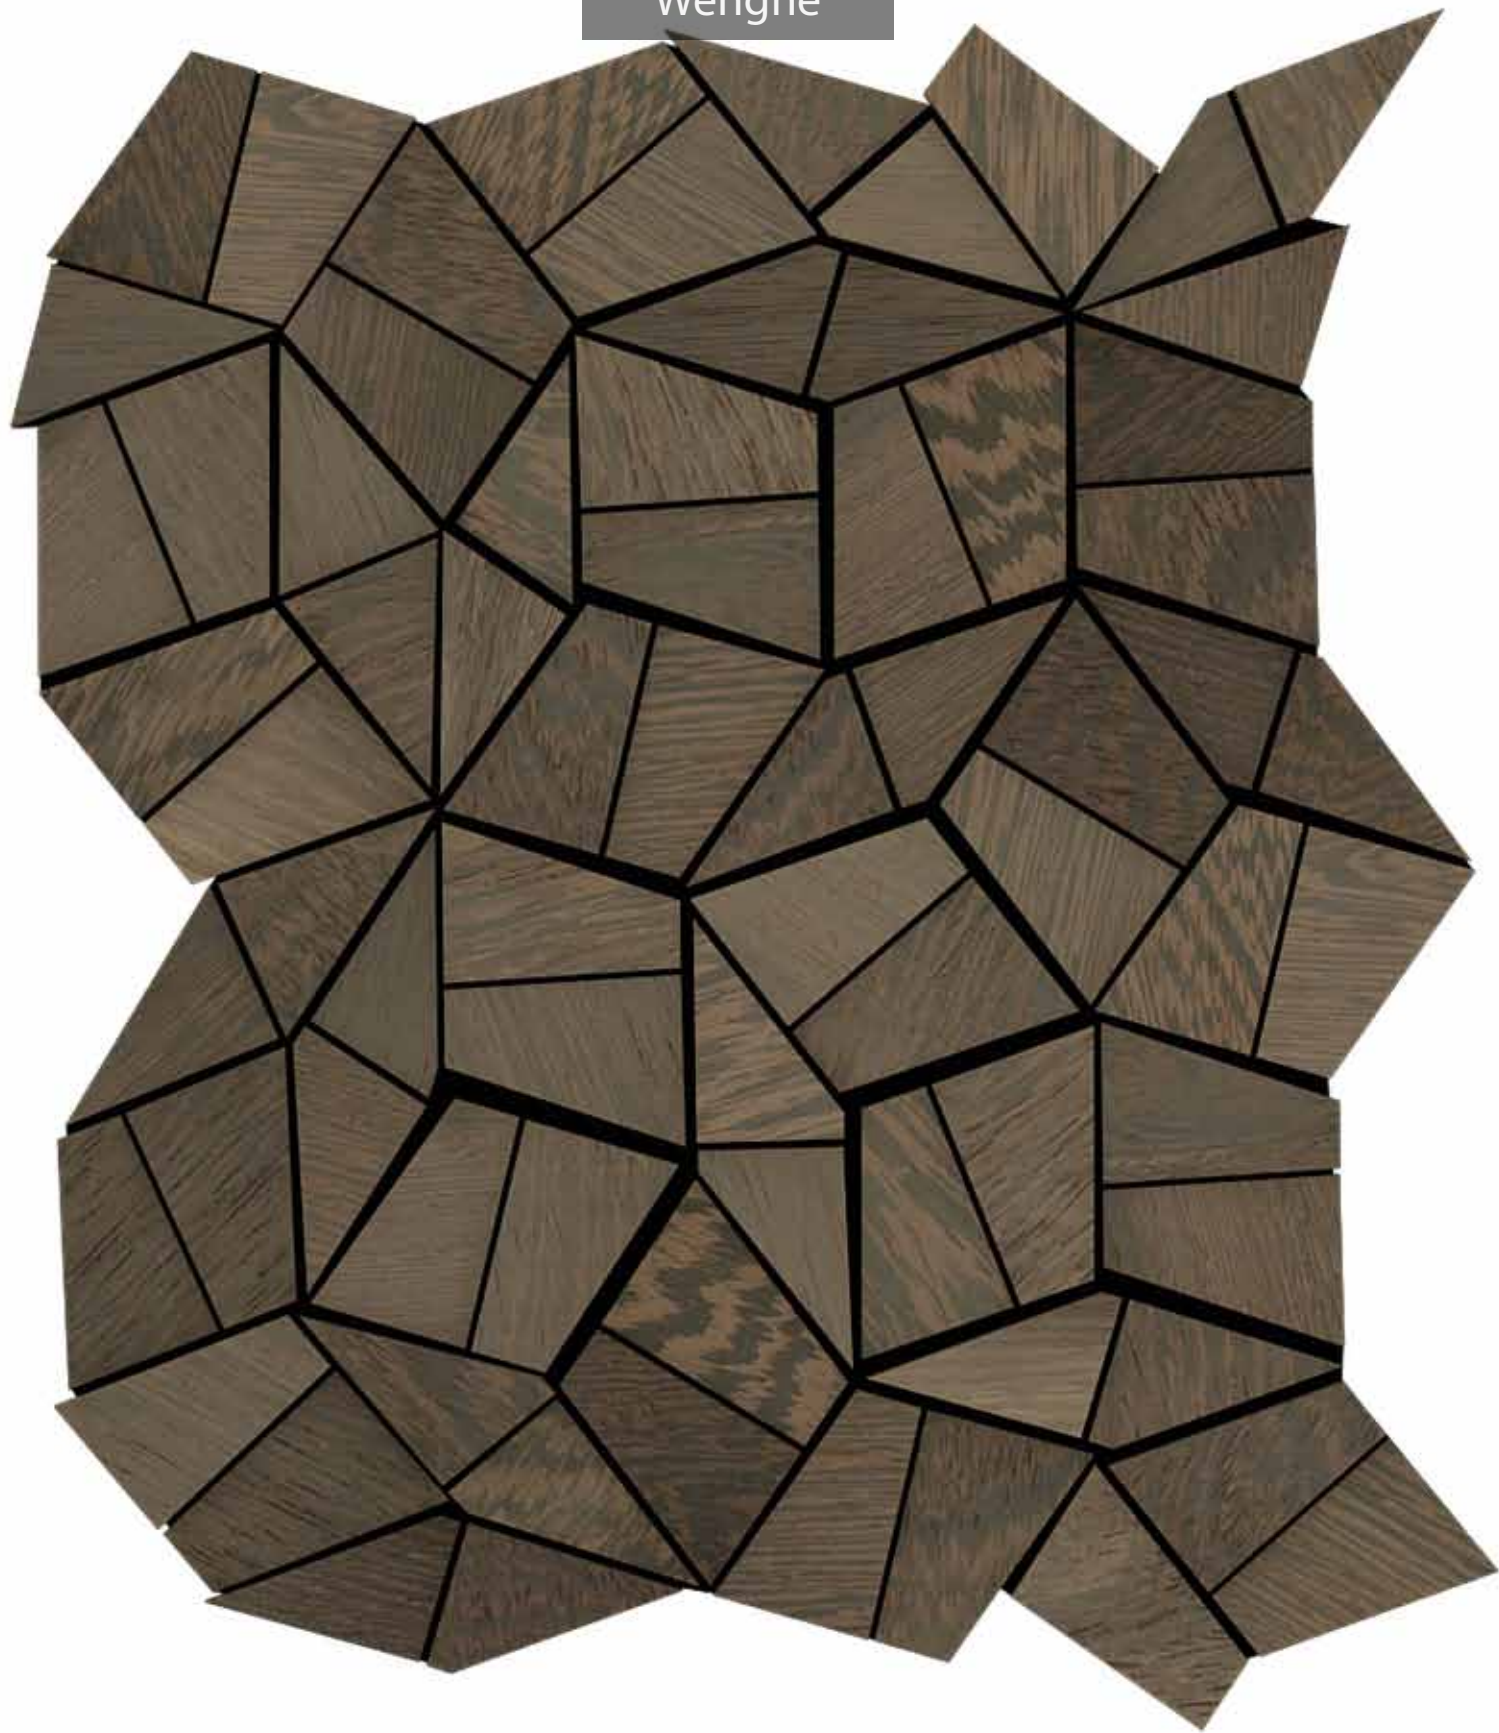

TURAKHIA  
DECOR

**Gemss**<sup>®</sup>  
**3D**  
enriched wood surfaces

Sear Ruby Series

SEAR RUBY

SCAN FOR MORE DETAILS

|                    |   |                       |
|--------------------|---|-----------------------|
| LIGHT WEIGHT TILES | : | APPROX 400 GMS        |
| GRAINS             | : | HORIZONTAL & VERTICAL |
| PERFECT DIMENSION  | : | 327 MM X 313 MM       |
| BACKING            | : | FLEXIBLE FABRIC       |
| TILE SIZE          | : | 44.24 MM X 27.3 MM    |
| TILE THICKNESS     | : | 5 MM TO 9 MM          |
| TILE PER SHEET     | : | 86 TILES              |
| SHEETS IN BOX      | : | 20 SHEETS             |
| BOX WEIGHT         | : | 5.15 KG TO 7.75 KG    |

Bugged Oak

Aframosisia

Walnut

Wenghe

White Oak

Yewwood

Scan me